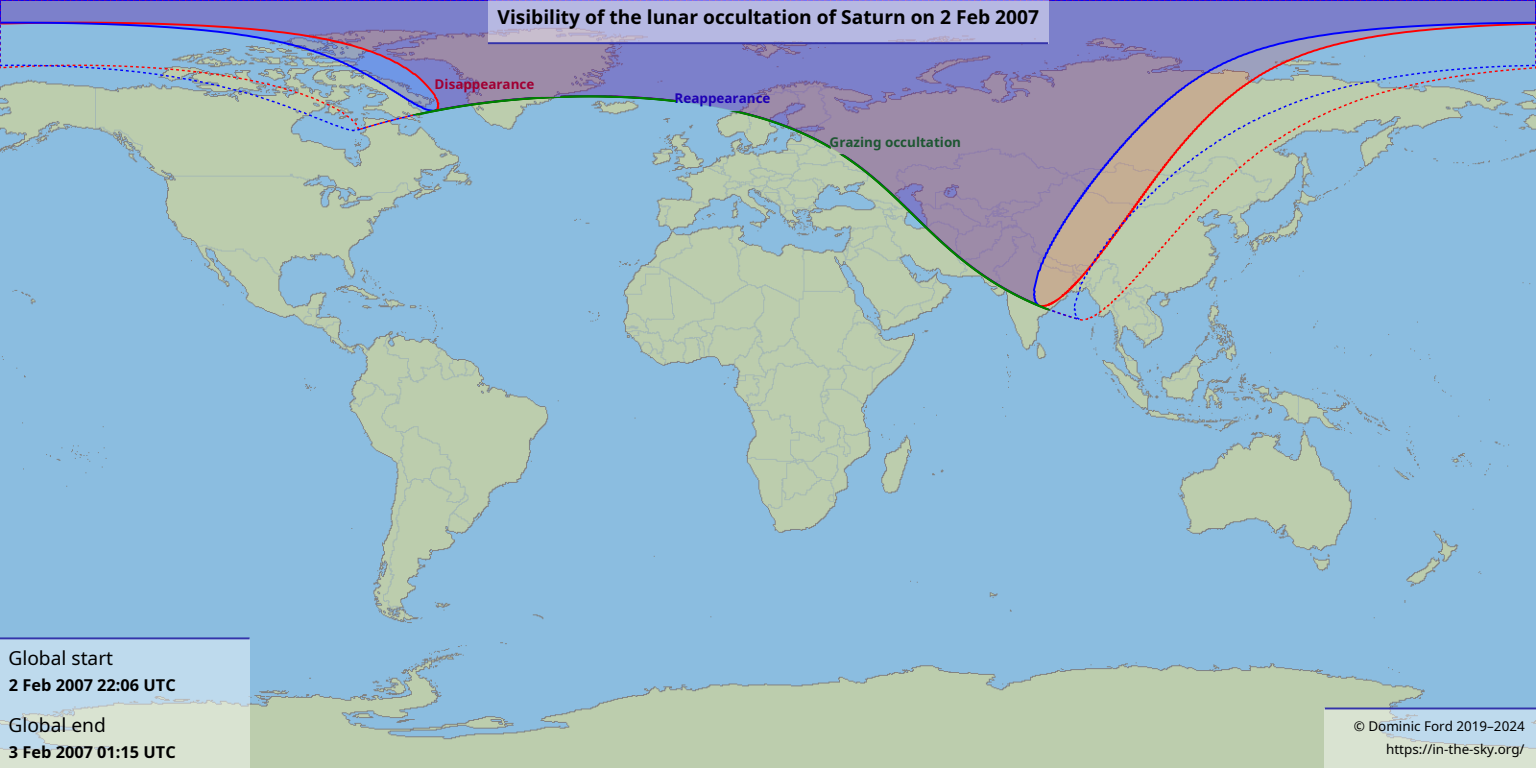

# Visibility of the lunar occultation of Saturn on 2 Feb 2007

Global start  
2 Feb 2007 22:06 UTC

Global end  
3 Feb 2007 01:15 UTC