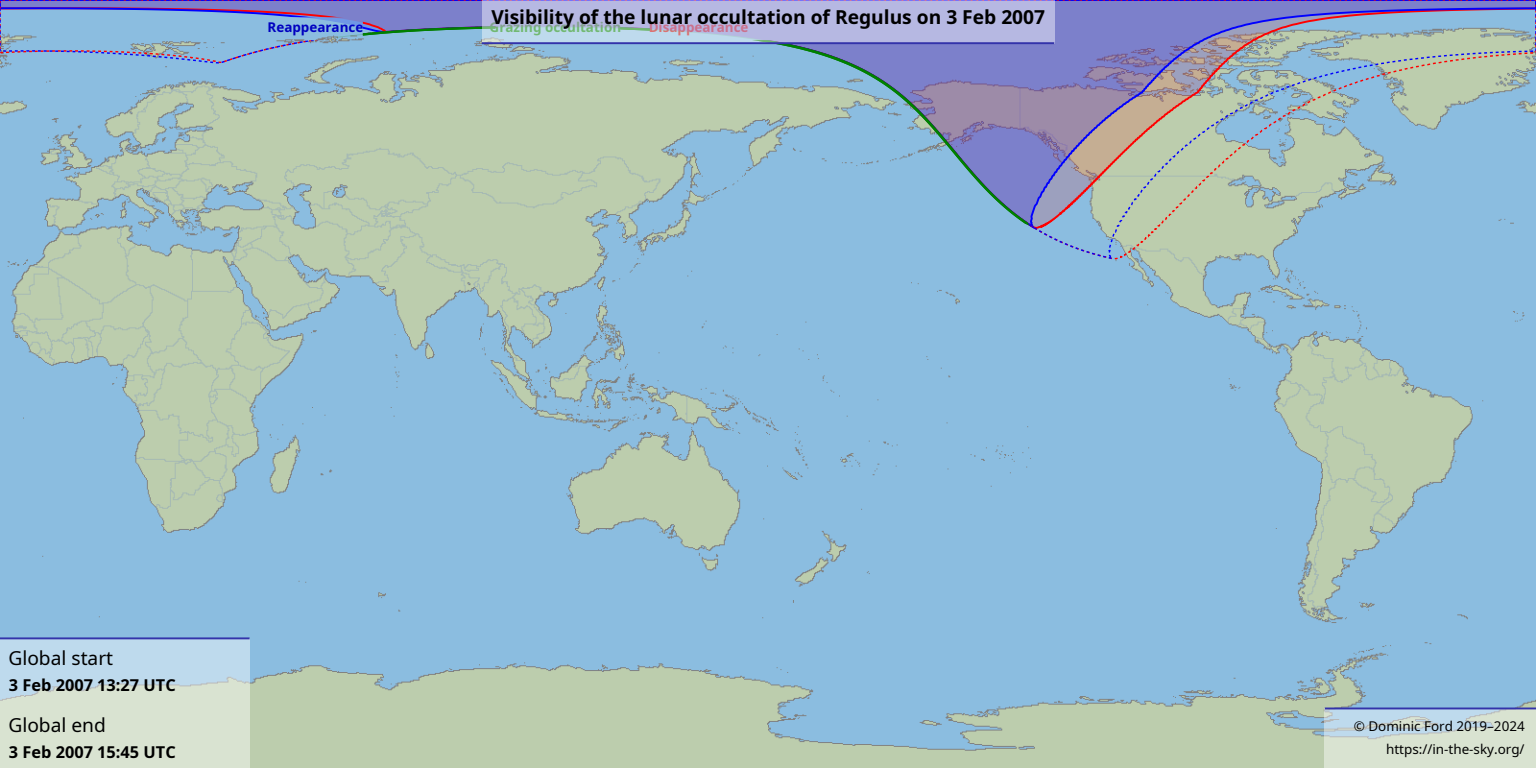

Visibility of the lunar occultation of Regulus on 3 Feb 2007

Reappearance

Grazing occultation

Disappearance

Global start
3 Feb 2007 13:27 UTC

Global end
3 Feb 2007 15:45 UTC