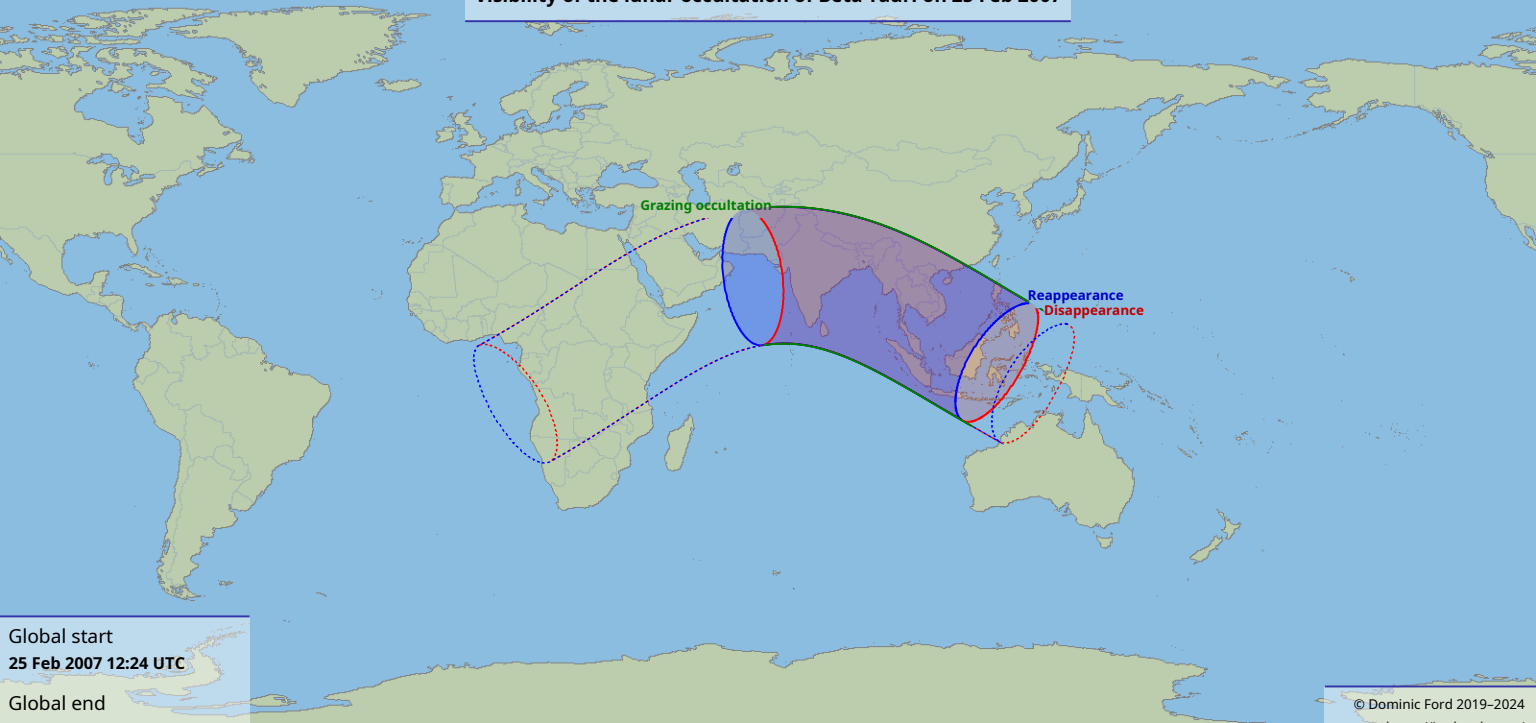

Visibility of the lunar occultation of Beta Tauri on 25 Feb 2007

Global start
25 Feb 2007 12:24 UTC

Global end
25 Feb 2007 16:45 UTC