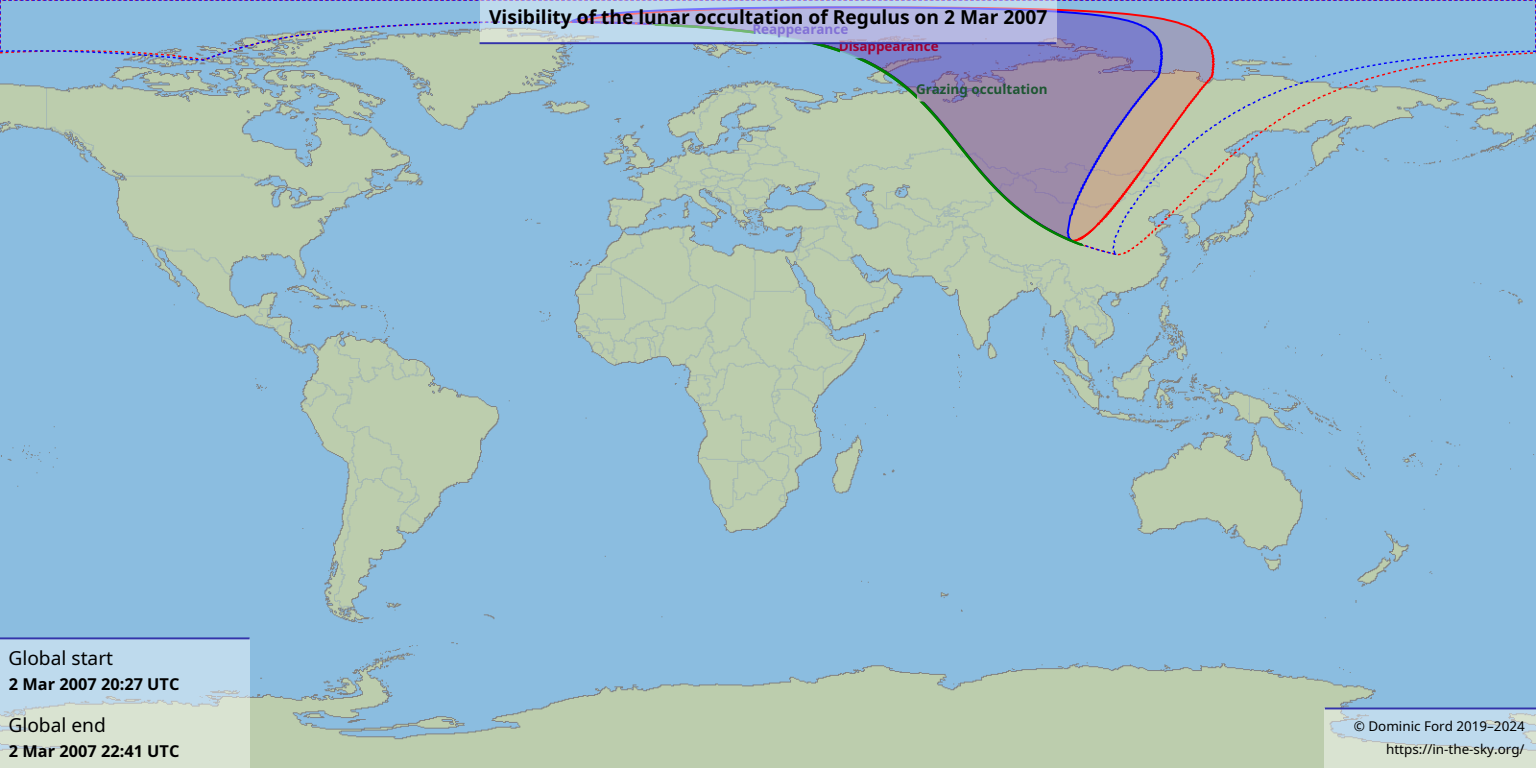

Visibility of the lunar occultation of Regulus on 2 Mar 2007

Global start
2 Mar 2007 20:27 UTC

Global end
2 Mar 2007 22:41 UTC