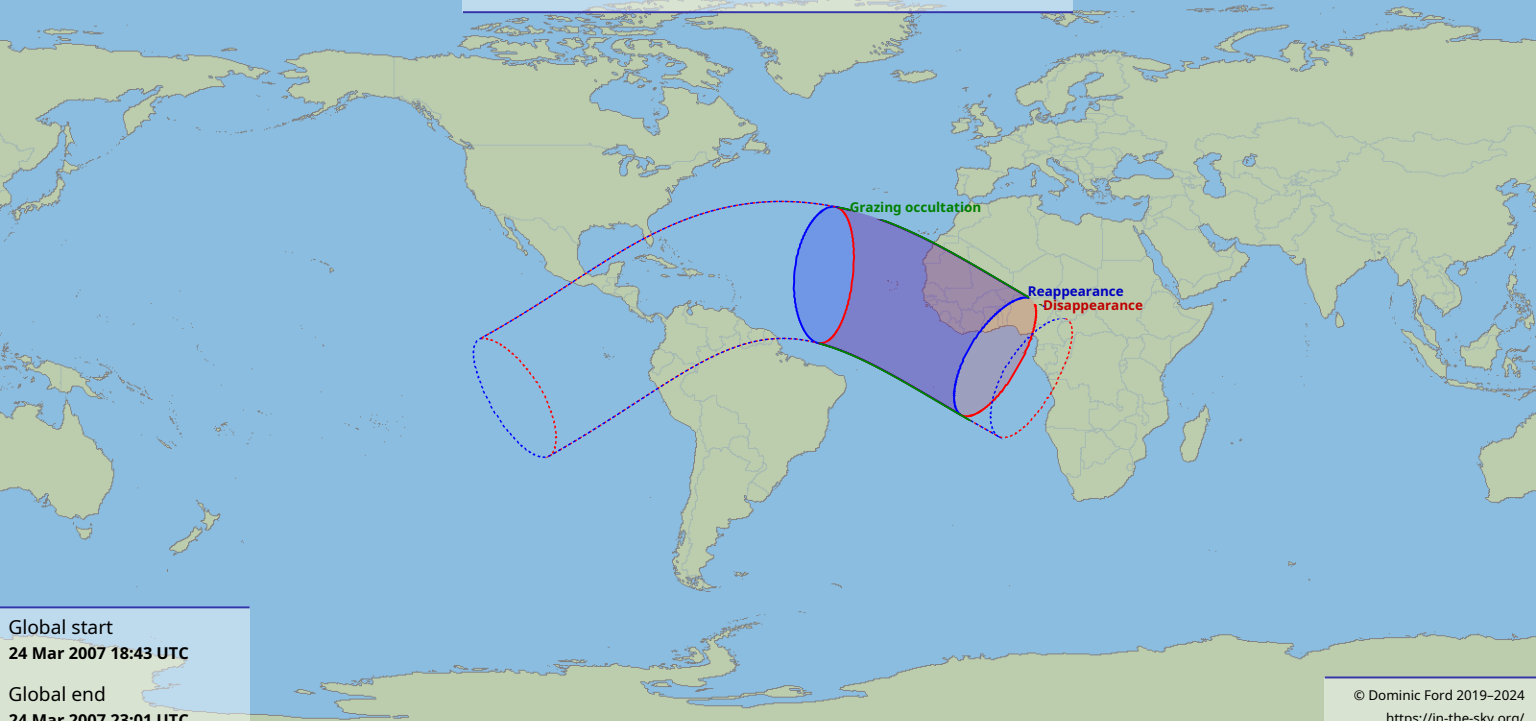

Visibility of the lunar occultation of Beta Tauri on 24 Mar 2007

Global start
24 Mar 2007 18:43 UTC

Global end
24 Mar 2007 23:01 UTC