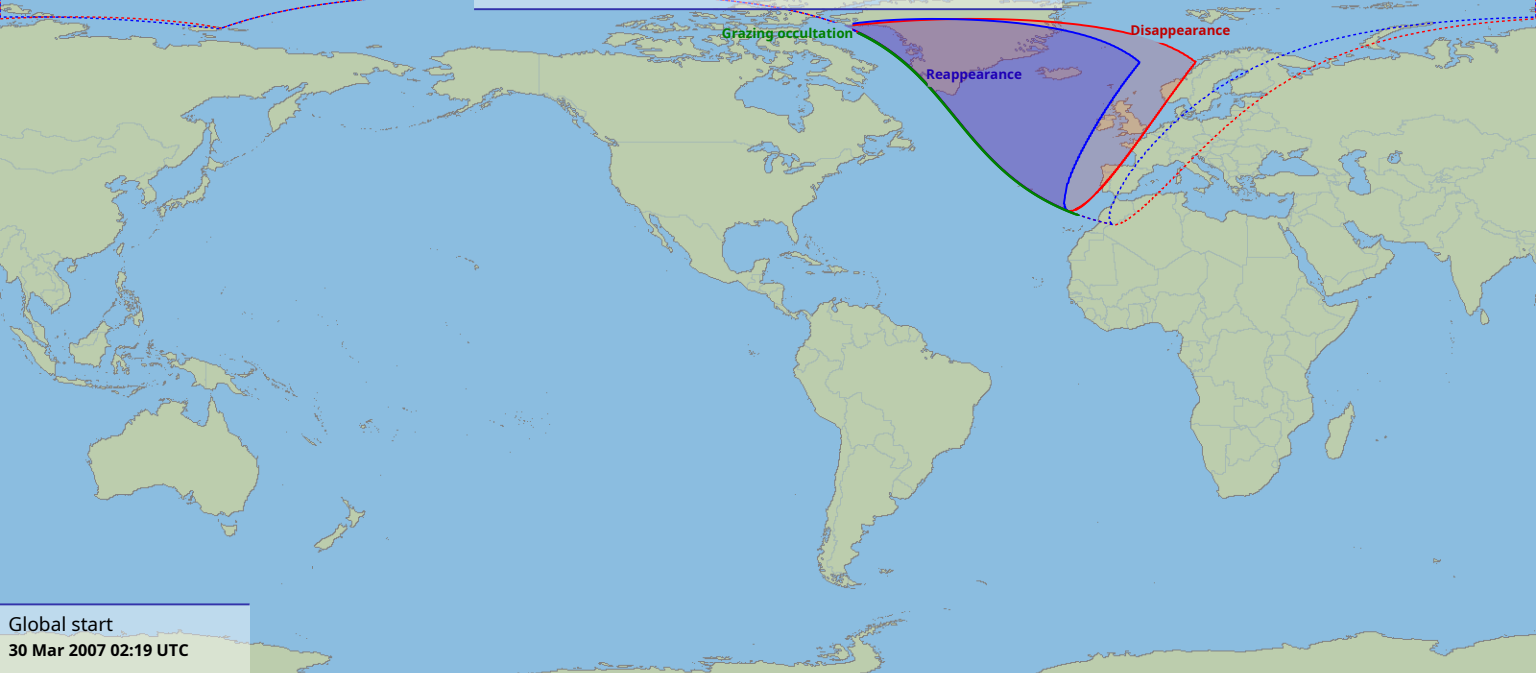

# Visibility of the lunar occultation of Regulus on 30 Mar 2007

Global start  
30 Mar 2007 02:19 UTC

Global end  
30 Mar 2007 04:38 UTC