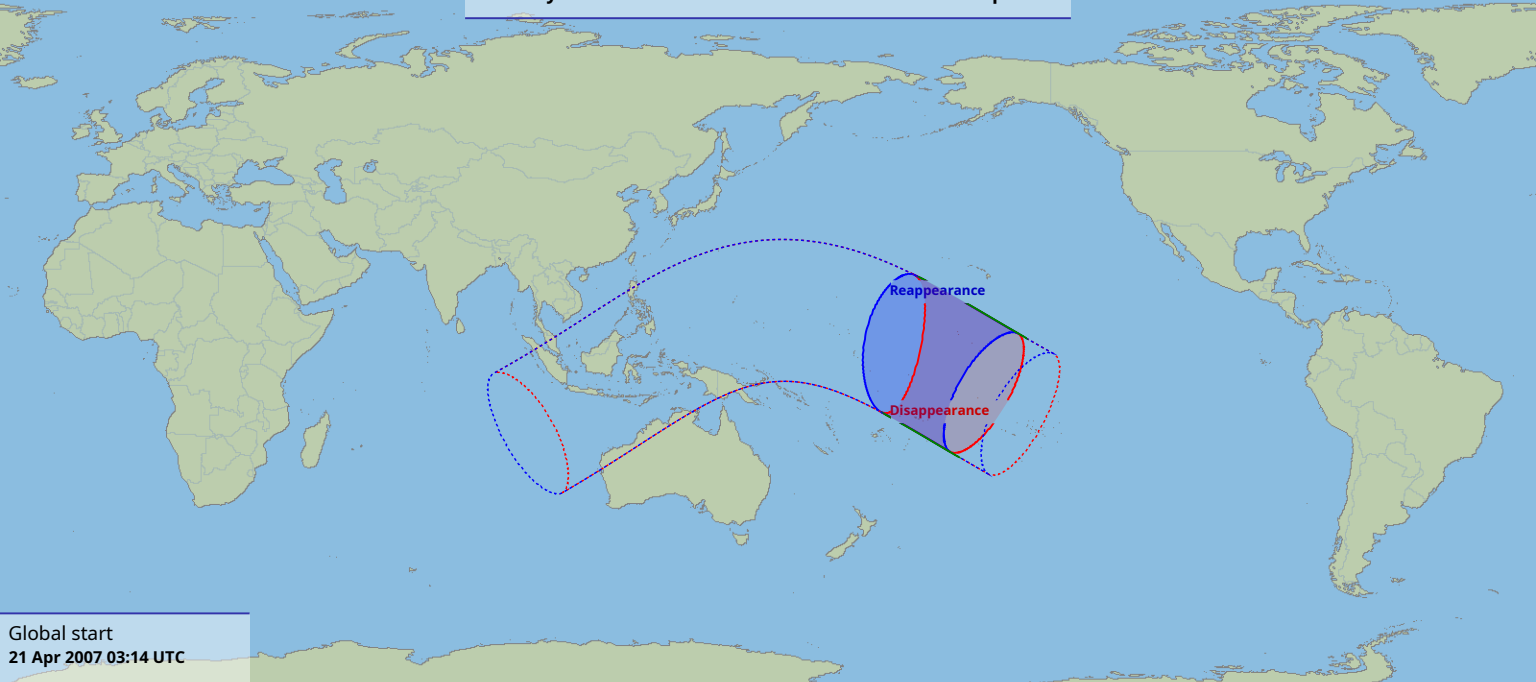

Visibility of the lunar occultation of Beta Tauri on 21 Apr 2007

Global start
21 Apr 2007 03:14 UTC

Global end
21 Apr 2007 07:23 UTC