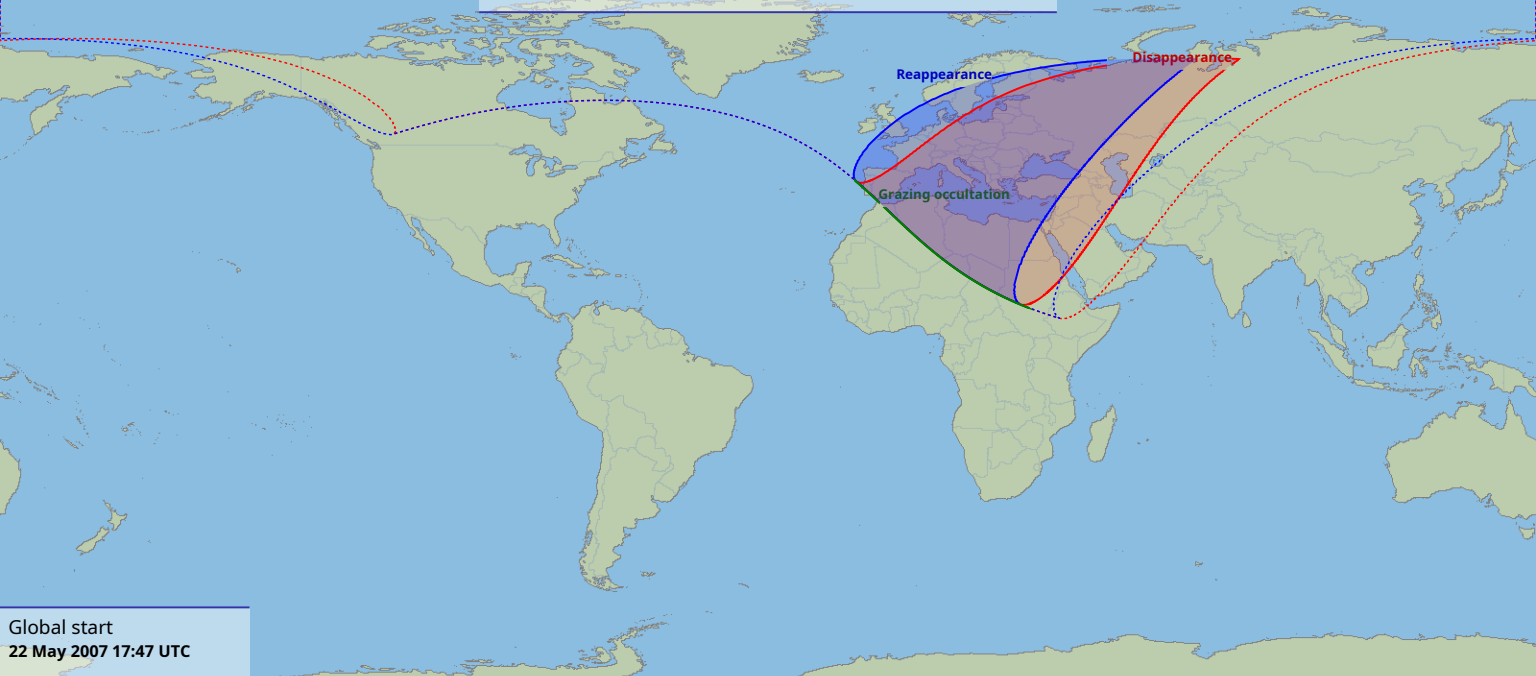

# Visibility of the lunar occultation of Saturn on 22 May 2007

Global start  
22 May 2007 17:47 UTC

Global end  
22 May 2007 21:19 UTC