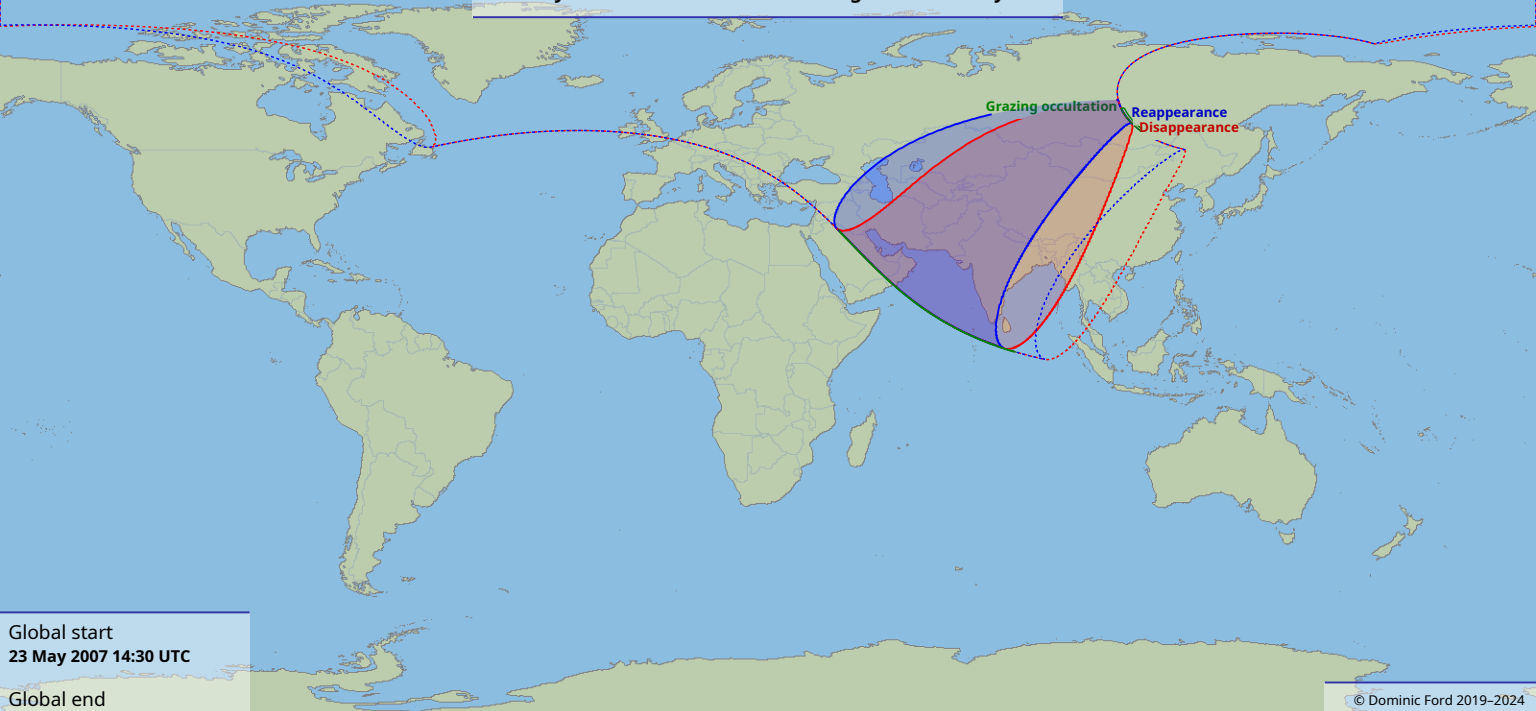

Visibility of the lunar occultation of Regulus on 23 May 2007

Global start
23 May 2007 14:30 UTC

Global end
23 May 2007 18:18 UTC