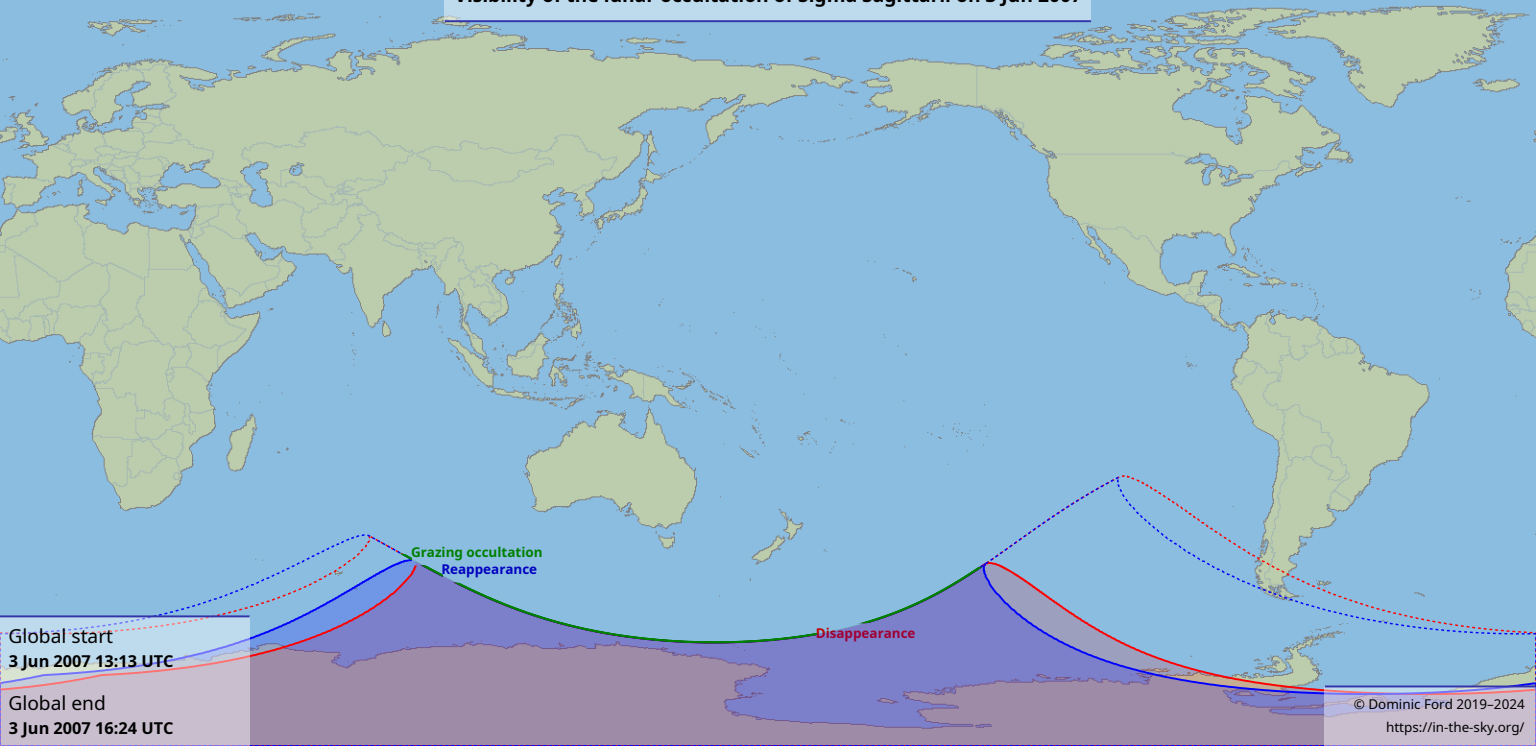

Visibility of the lunar occultation of Sigma Sagittarii on 3 Jun 2007

Global start
3 Jun 2007 13:13 UTC

Global end
3 Jun 2007 16:24 UTC

Grazing occultation
Reappearance

Disappearance