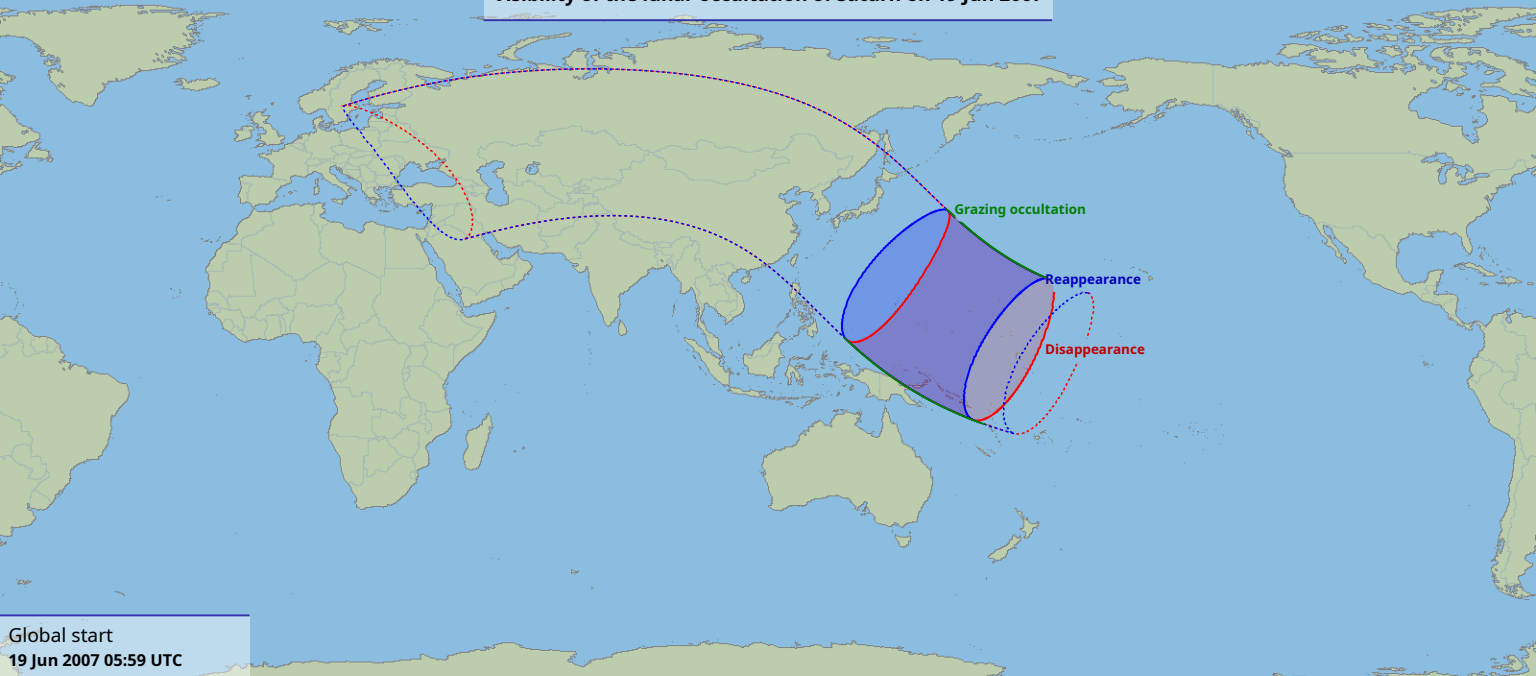

Visibility of the lunar occultation of Saturn on 19 Jun 2007

Global start
19 Jun 2007 05:59 UTC

Global end
19 Jun 2007 10:16 UTC