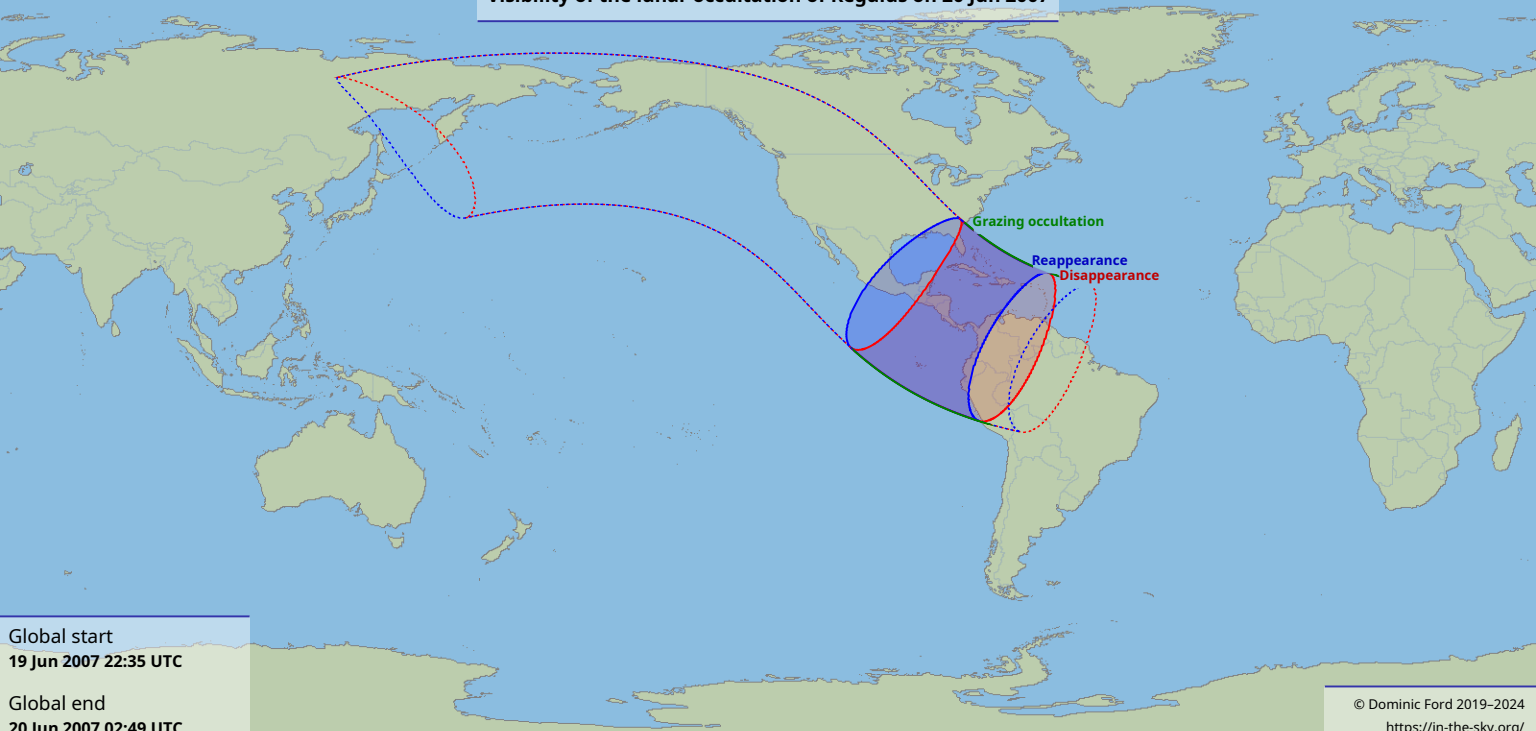

Visibility of the lunar occultation of Regulus on 20 Jun 2007

Global start
19 Jun 2007 22:35 UTC

Global end
20 Jun 2007 02:49 UTC

Grazing occultation

Reappearance

Disappearance