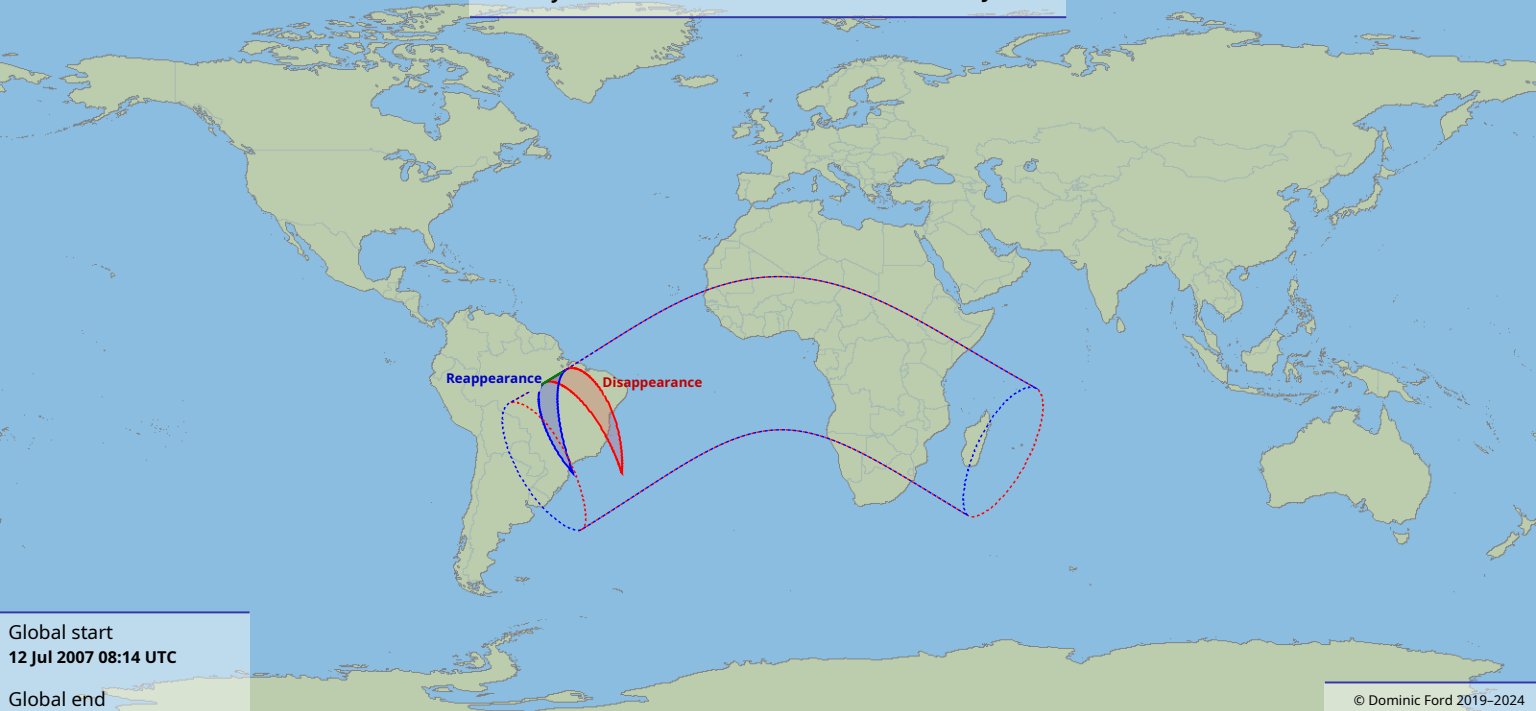

Visibility of the lunar occultation of Beta Tauri on 12 Jul 2007

Reappearance

Disappearance

Global start
12 Jul 2007 08:14 UTC

Global end
12 Jul 2007 12:13 UTC