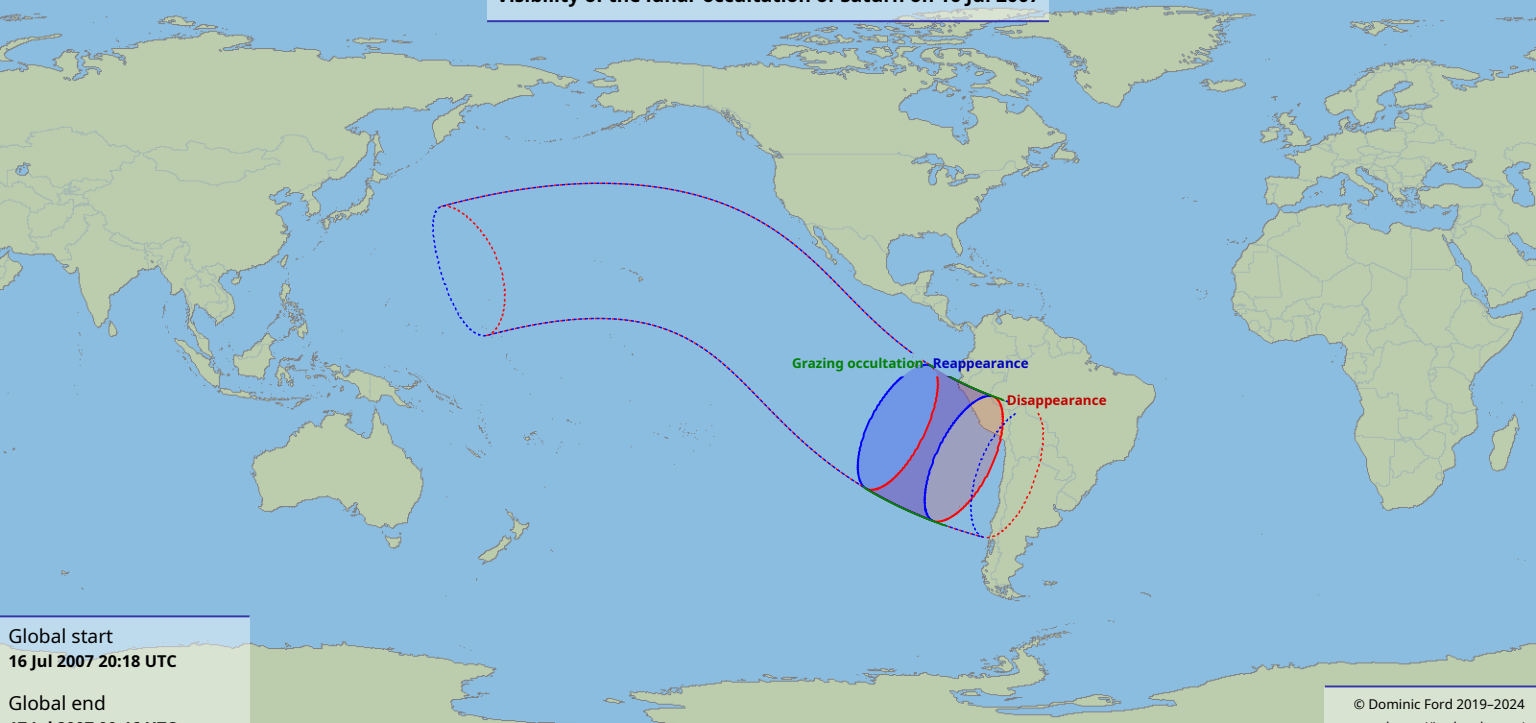

Visibility of the lunar occultation of Saturn on 16 Jul 2007

Global start
16 Jul 2007 20:18 UTC

Global end
17 Jul 2007 00:46 UTC