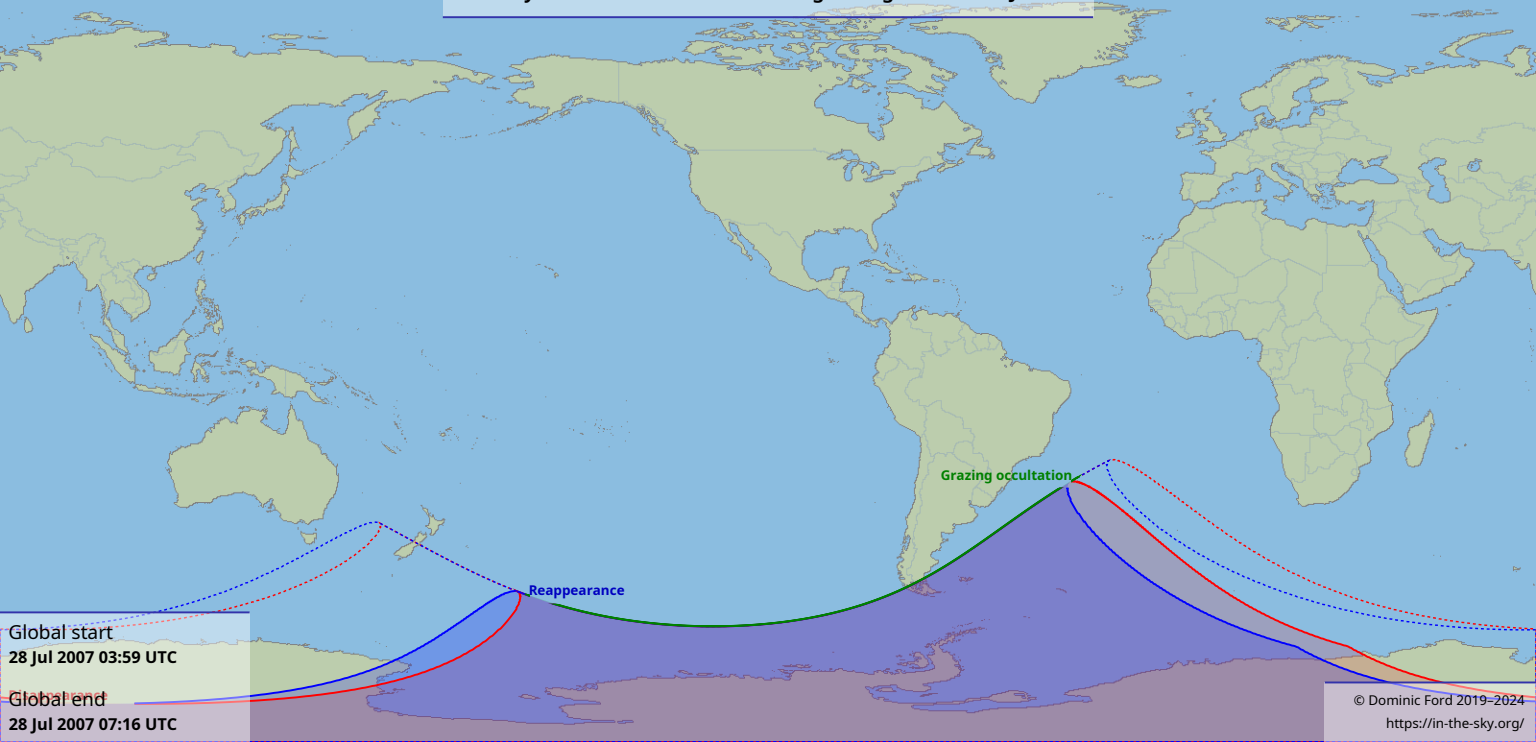

Visibility of the lunar occultation of Sigma Sagittarii on 28 Jul 2007

Global start
28 Jul 2007 03:59 UTC

Global end
28 Jul 2007 07:16 UTC