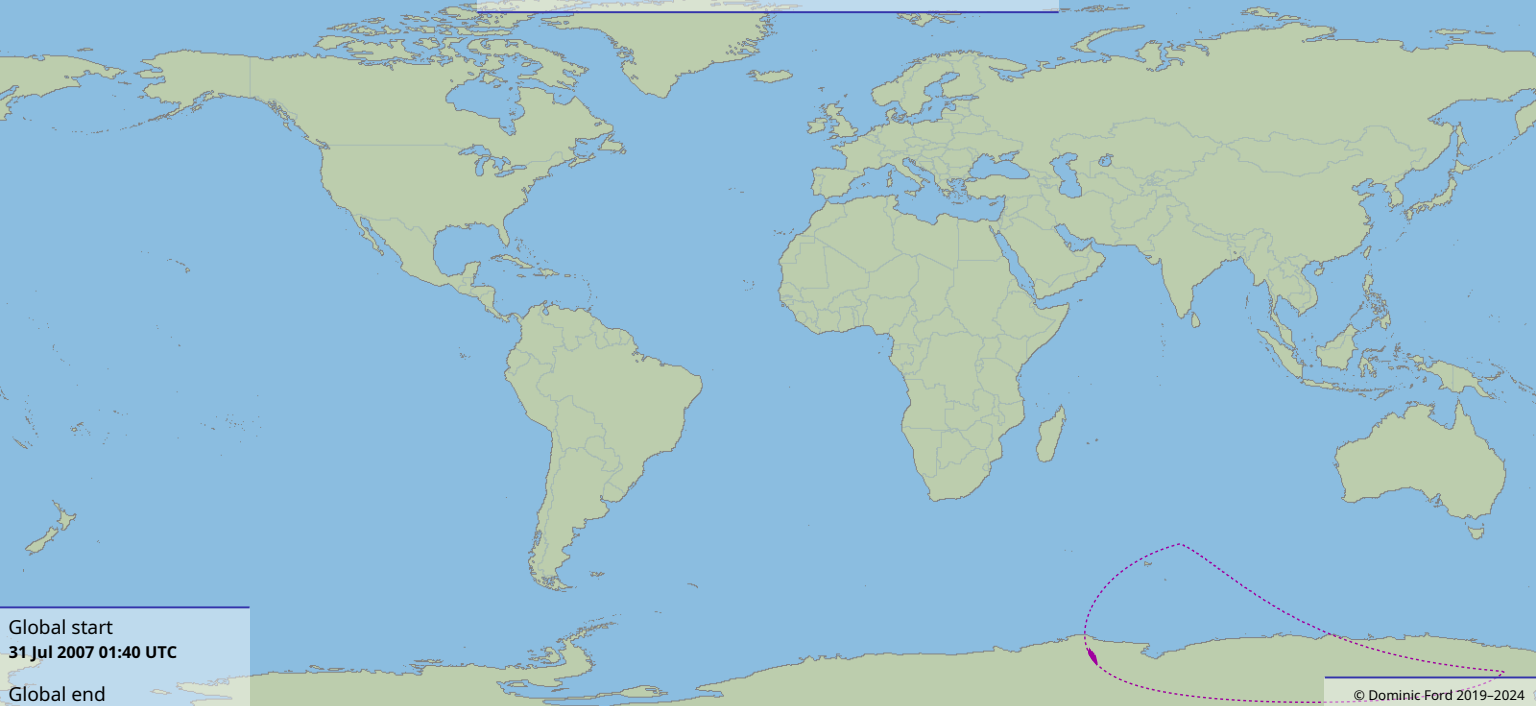

Visibility of the lunar occultation of Neptune on 31 Jul 2007

Global start
31 Jul 2007 01:40 UTC

Global end
31 Jul 2007 02:57 UTC