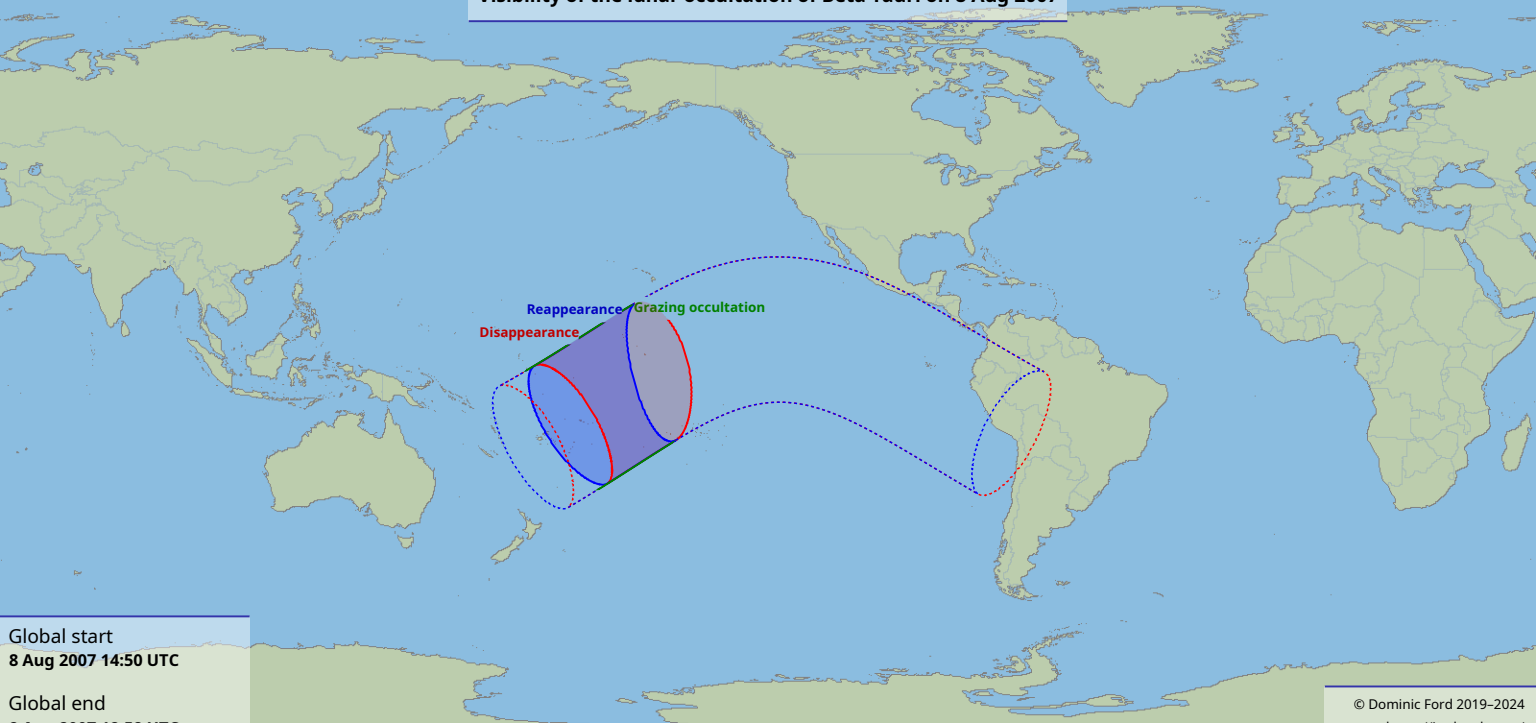

Visibility of the lunar occultation of Beta Tauri on 8 Aug 2007

Global start
8 Aug 2007 14:50 UTC

Global end
8 Aug 2007 18:58 UTC