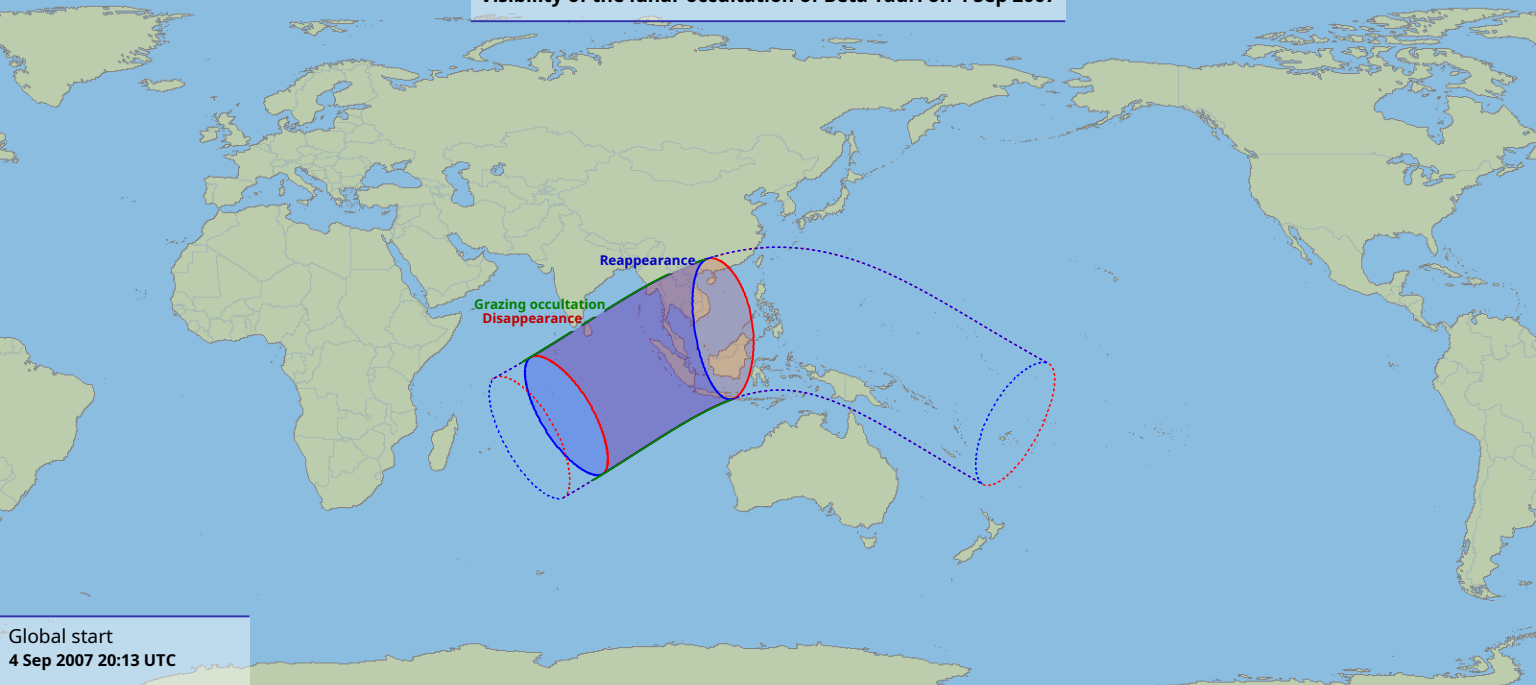

# Visibility of the lunar occultation of Beta Tauri on 4 Sep 2007

Global start  
4 Sep 2007 20:13 UTC

Global end  
5 Sep 2007 00:24 UTC