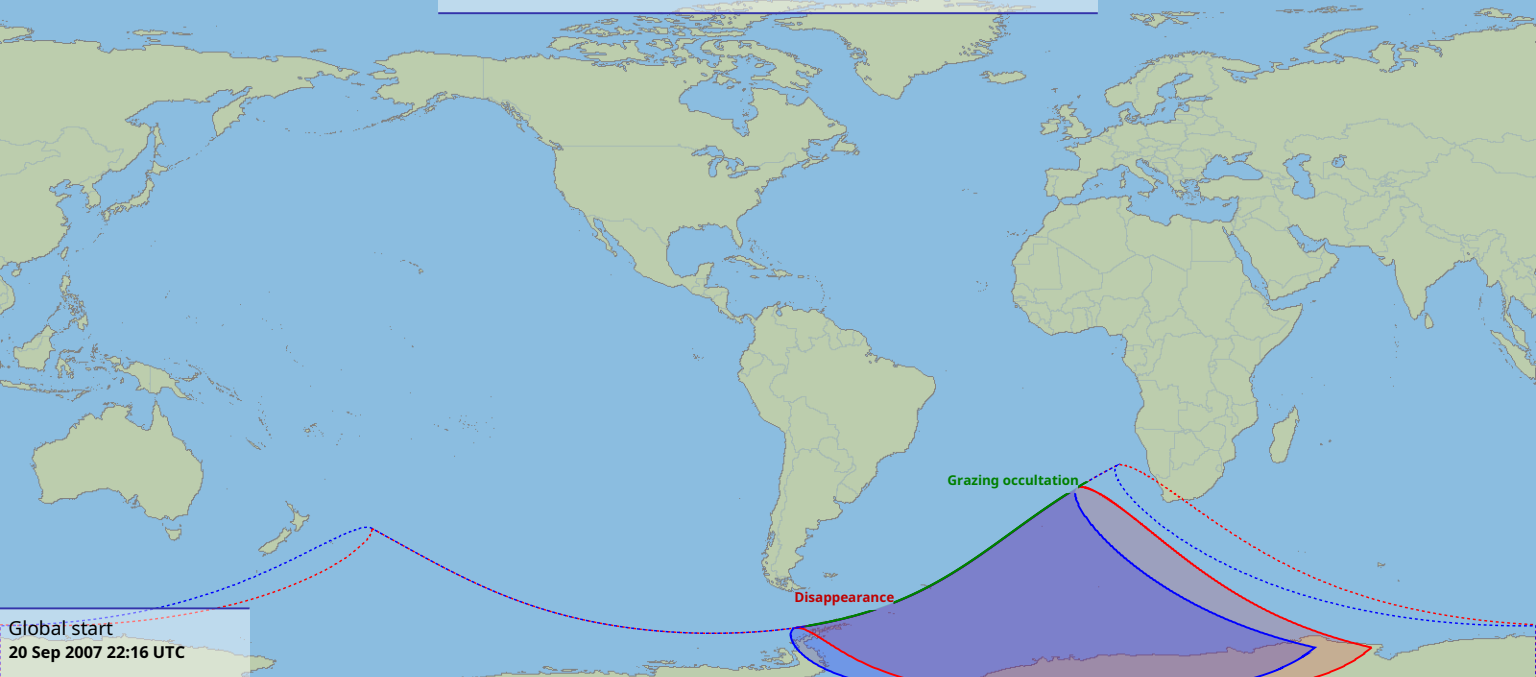

Visibility of the lunar occultation of Sigma Sagittarii on 20 Sep 2007

Global start
20 Sep 2007 22:16 UTC

Global end
21 Sep 2007 01:30 UTC