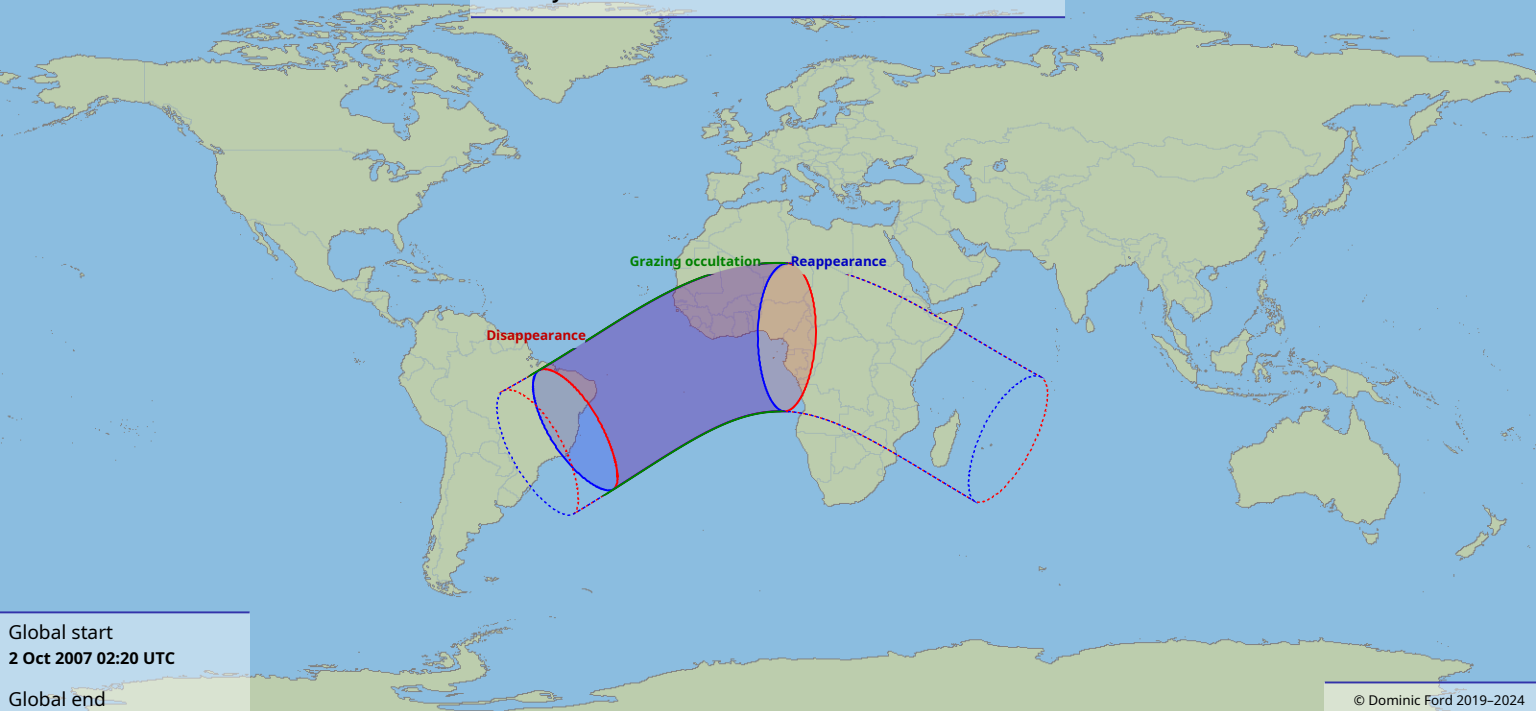

Visibility of the lunar occultation of Beta Tauri on 2 Oct 2007

Global start
2 Oct 2007 02:20 UTC

Global end
2 Oct 2007 06:24 UTC