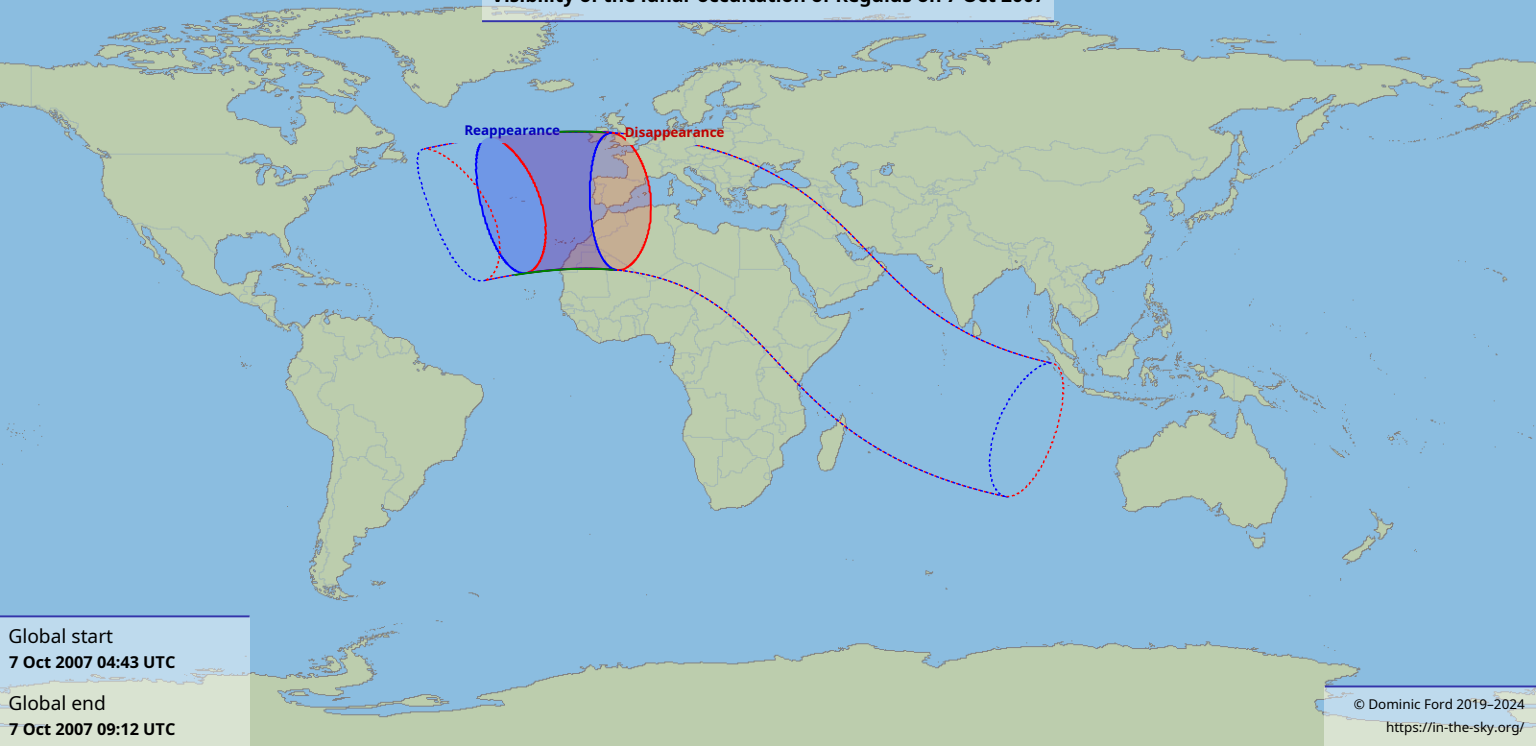

Visibility of the lunar occultation of Regulus on 7 Oct 2007

Global start
7 Oct 2007 04:43 UTC

Global end
7 Oct 2007 09:12 UTC