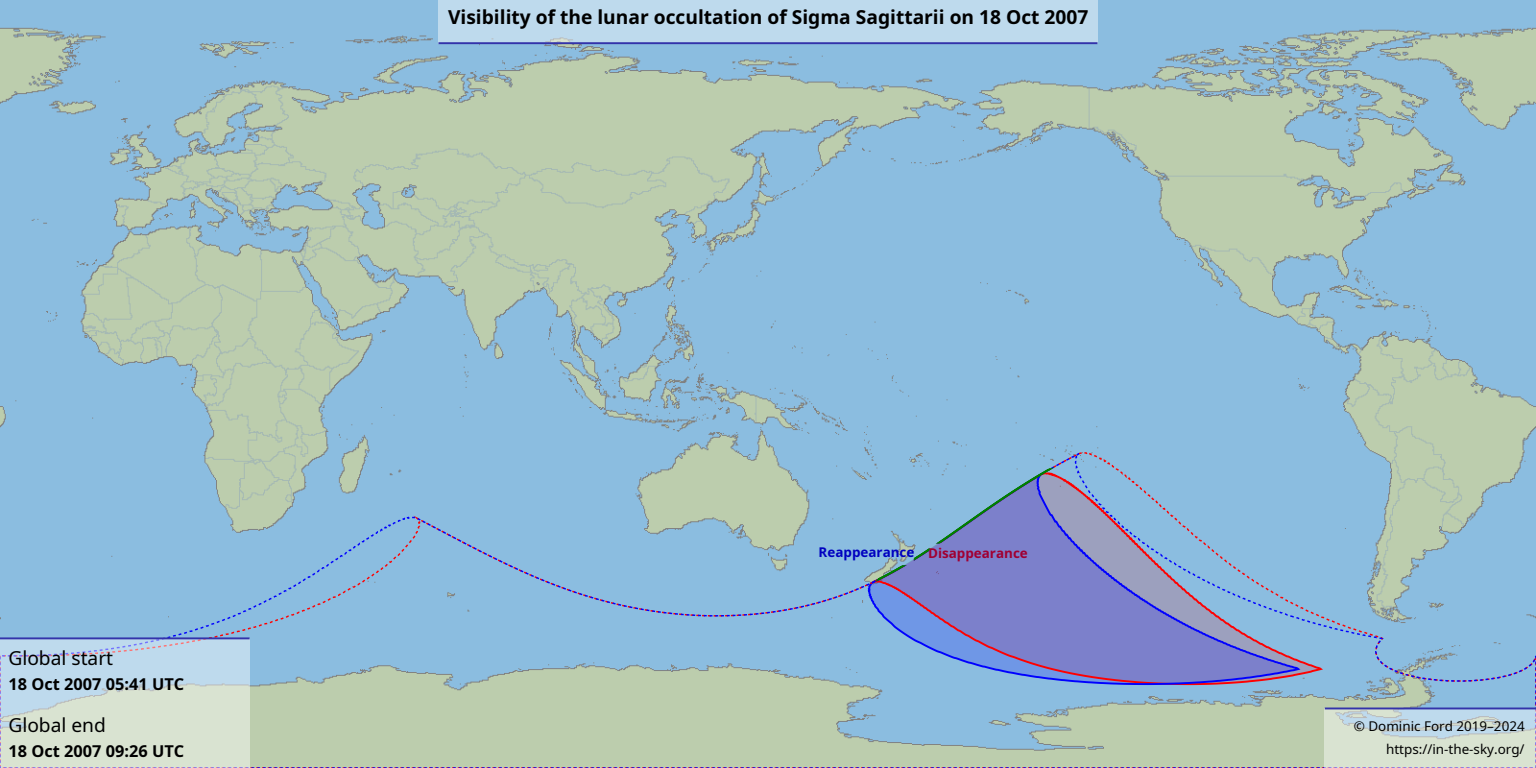

Visibility of the lunar occultation of Sigma Sagittarii on 18 Oct 2007

Global start
18 Oct 2007 05:41 UTC

Global end
18 Oct 2007 09:26 UTC