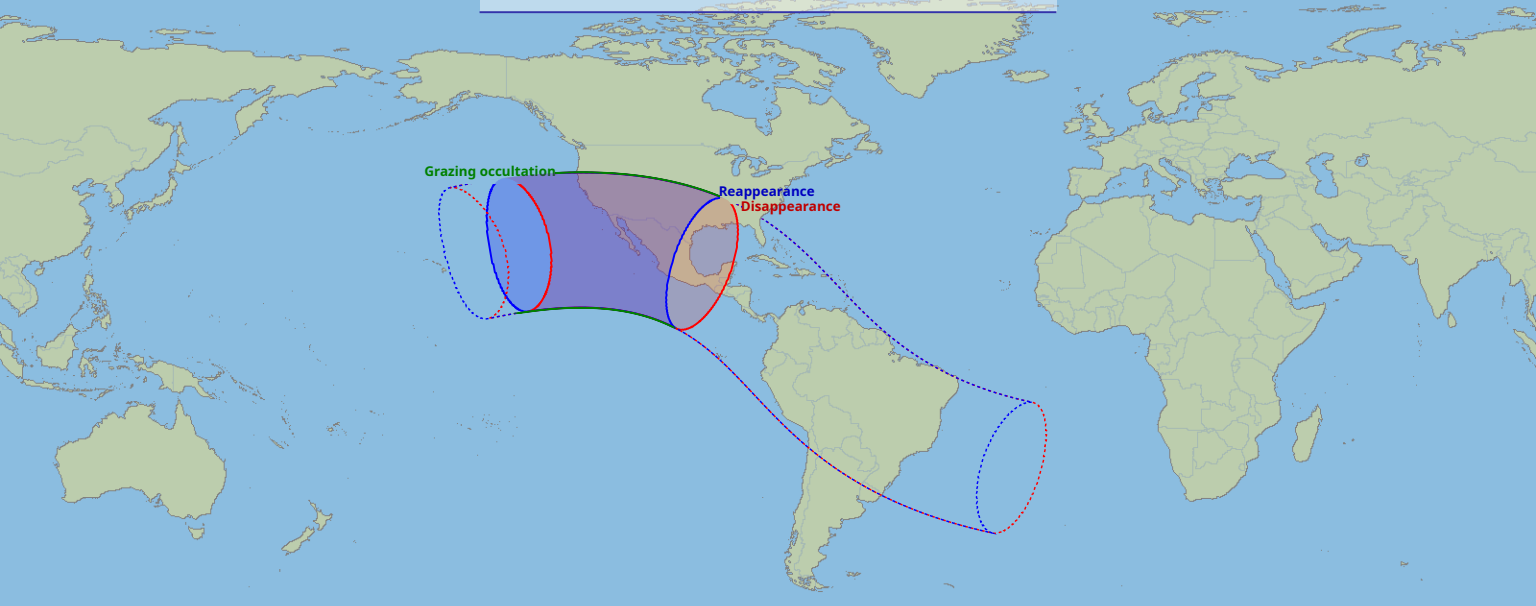

# Visibility of the lunar occultation of Regulus on 3 Nov 2007

Global start  
3 Nov 2007 10:21 UTC

Global end  
3 Nov 2007 14:52 UTC