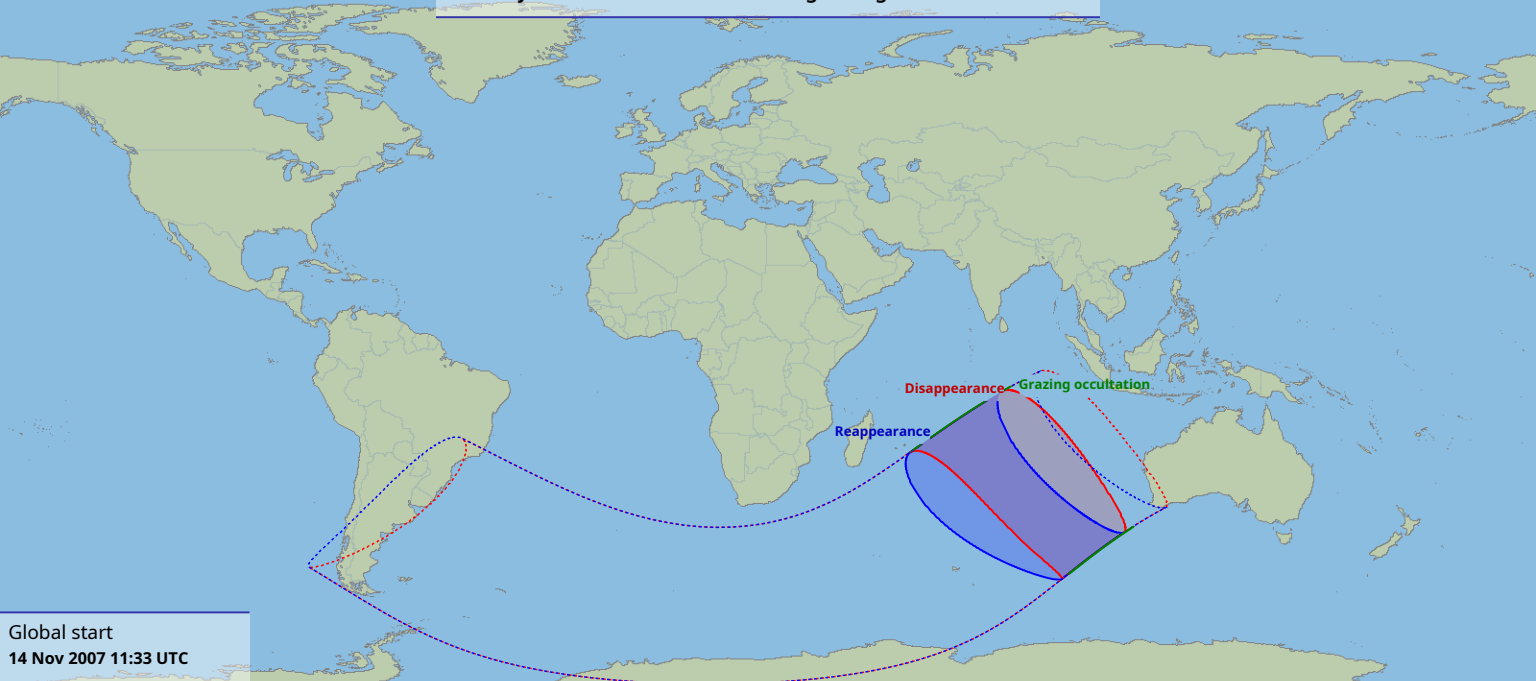

Visibility of the lunar occultation of Sigma Sagittarii on 14 Nov 2007

Global start
14 Nov 2007 11:33 UTC

Global end
14 Nov 2007 15:46 UTC