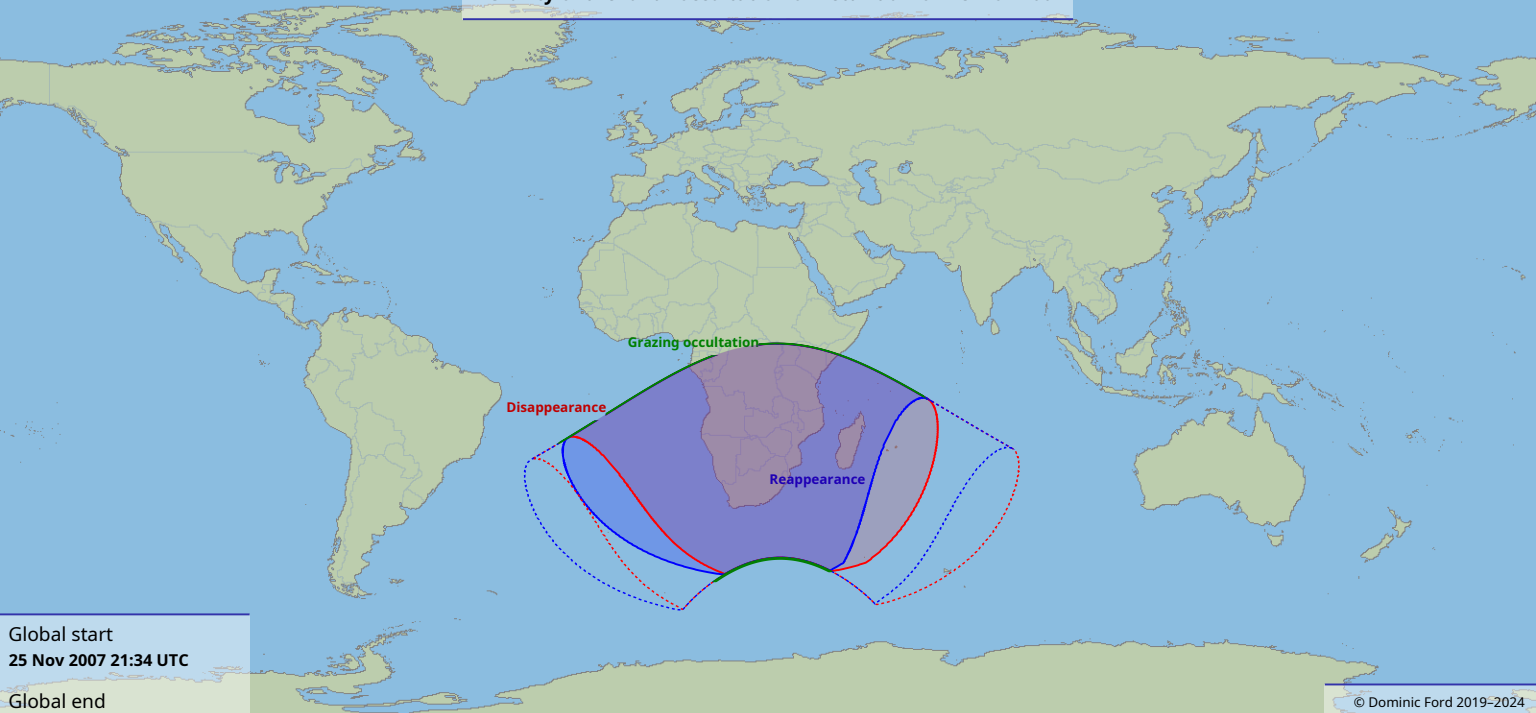

# Visibility of the lunar occultation of Beta Tauri on 25 Nov 2007

Global start  
25 Nov 2007 21:34 UTC

Global end  
26 Nov 2007 01:01 UTC