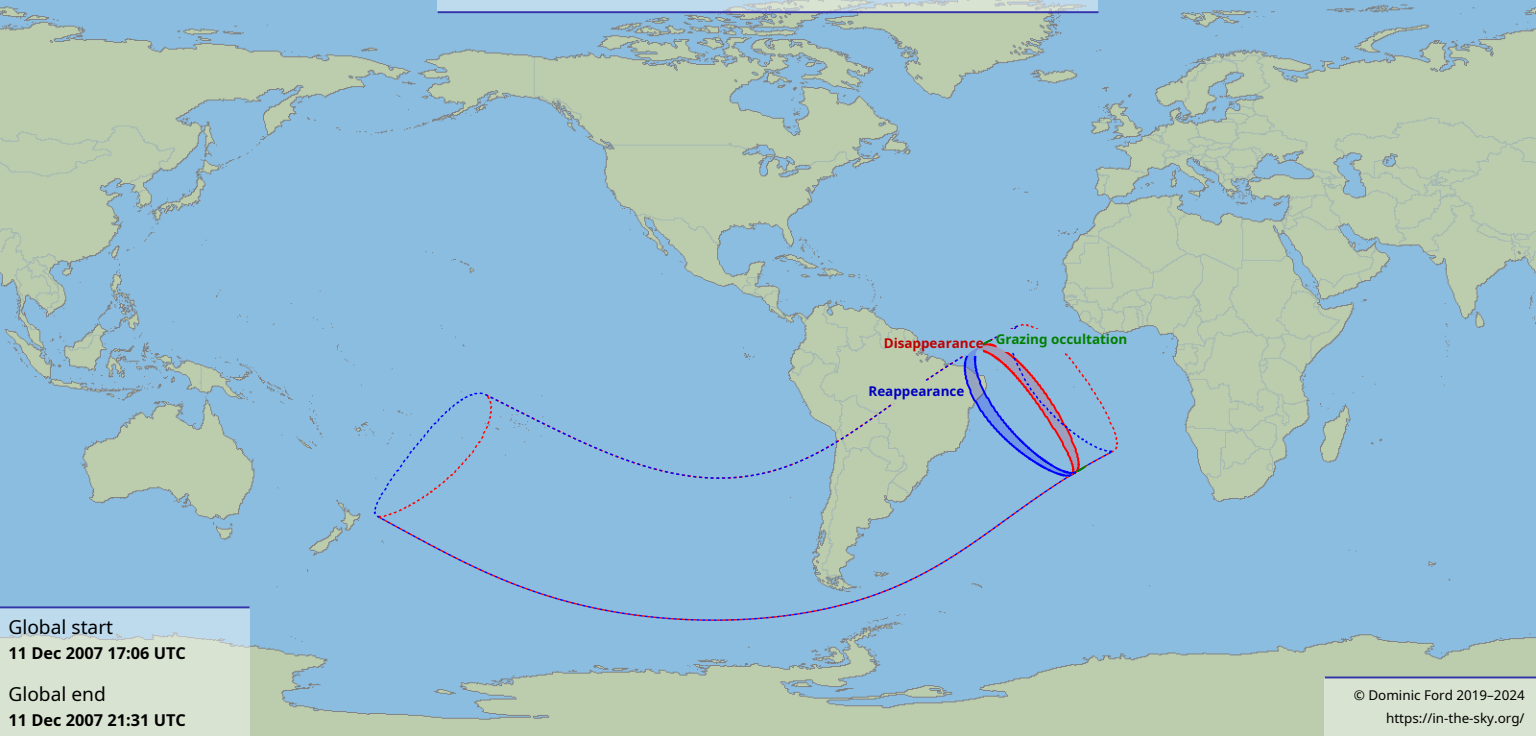

Visibility of the lunar occultation of Sigma Sagittarii on 11 Dec 2007

Global start
11 Dec 2007 17:06 UTC

Global end
11 Dec 2007 21:31 UTC