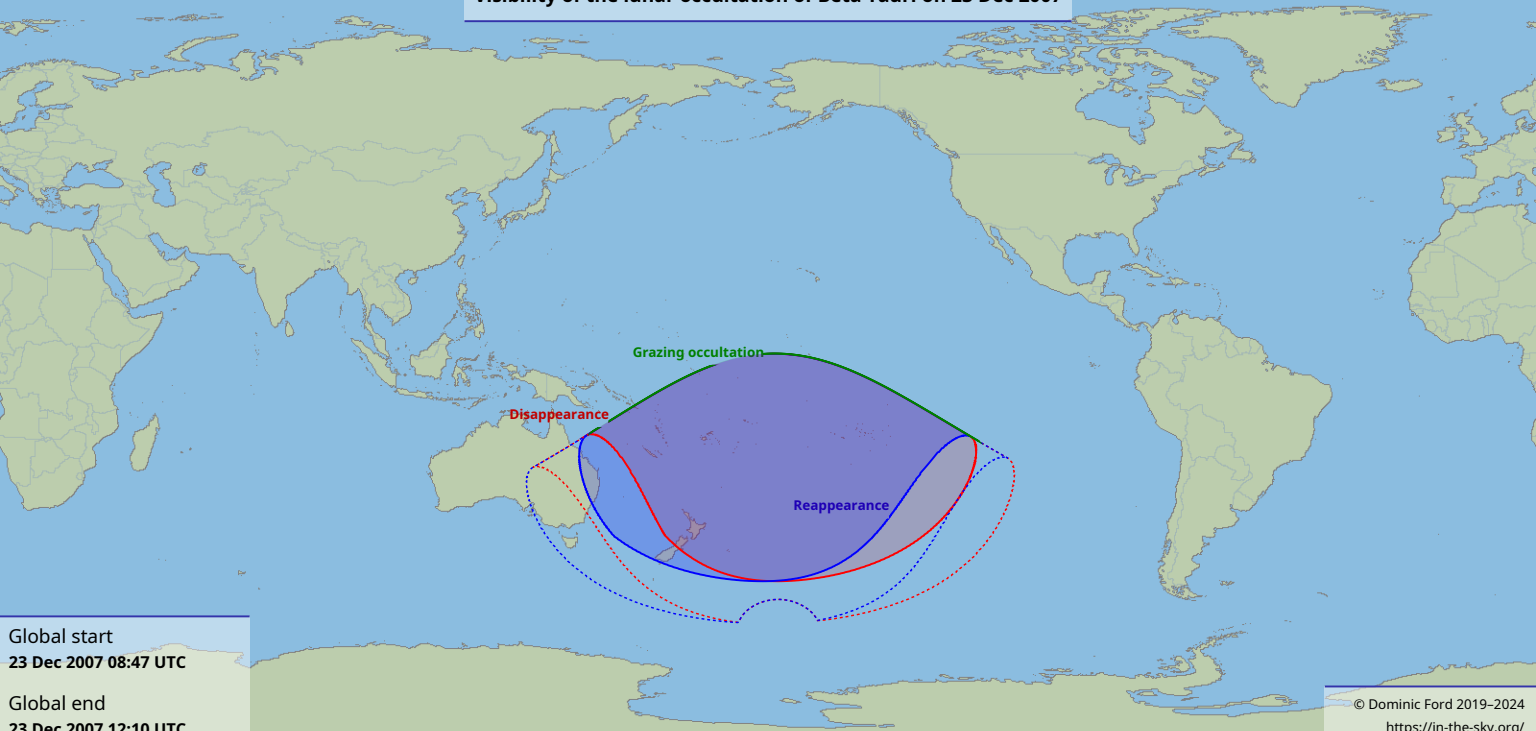

Visibility of the lunar occultation of Beta Tauri on 23 Dec 2007

Global start
23 Dec 2007 08:47 UTC

Global end
23 Dec 2007 12:10 UTC