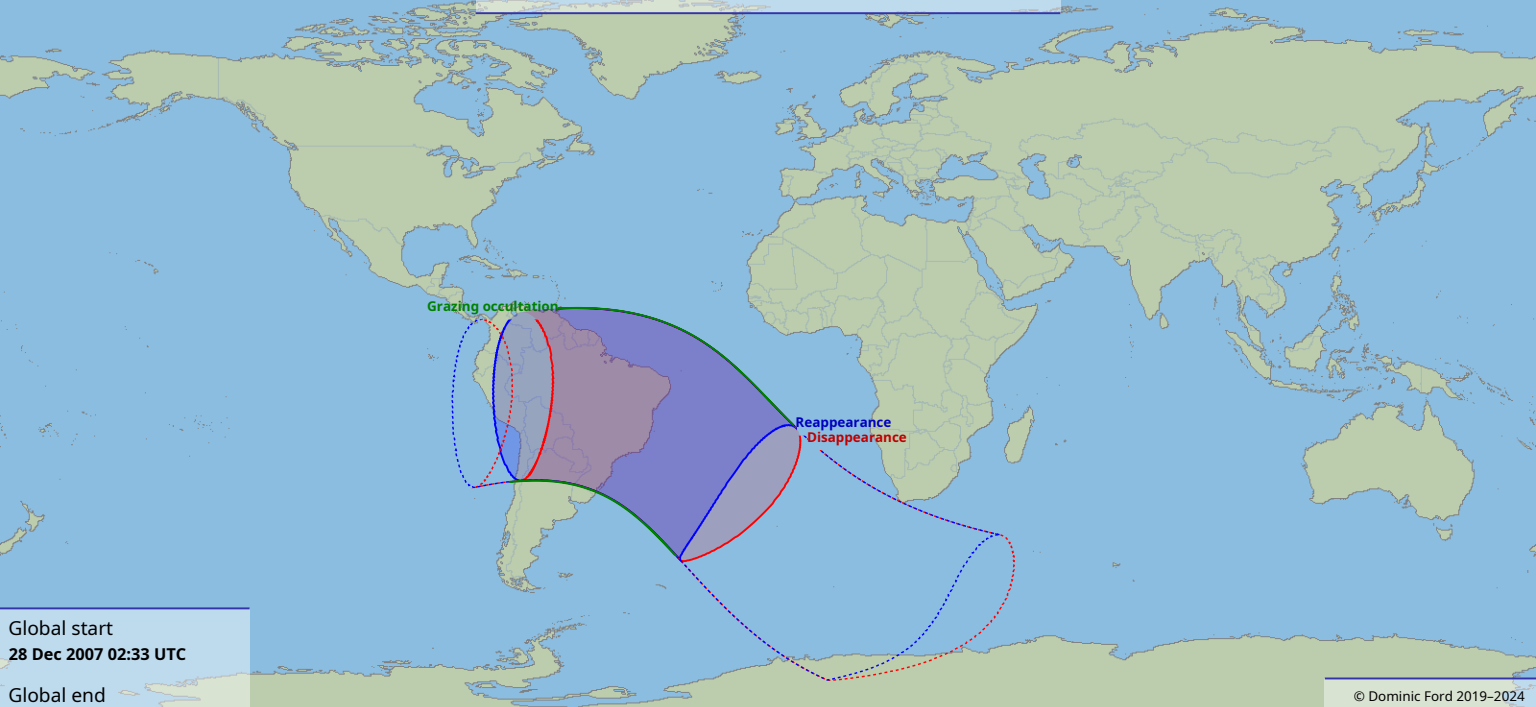

Visibility of the lunar occultation of Regulus on 28 Dec 2007

Global start
28 Dec 2007 02:33 UTC

Global end
28 Dec 2007 06:29 UTC