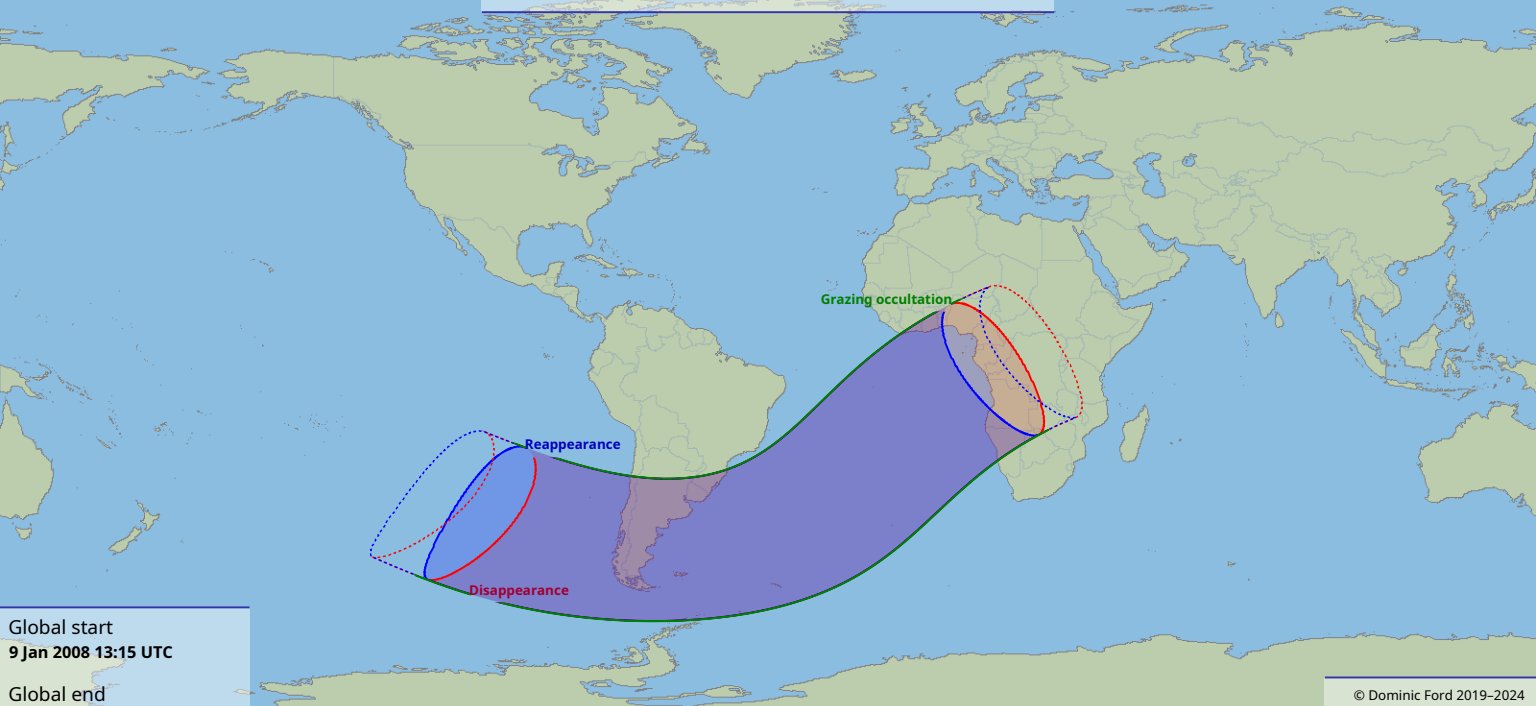

# Visibility of the lunar occultation of Mercury on 9 Jan 2008

Global start  
9 Jan 2008 13:15 UTC

Global end  
9 Jan 2008 18:11 UTC