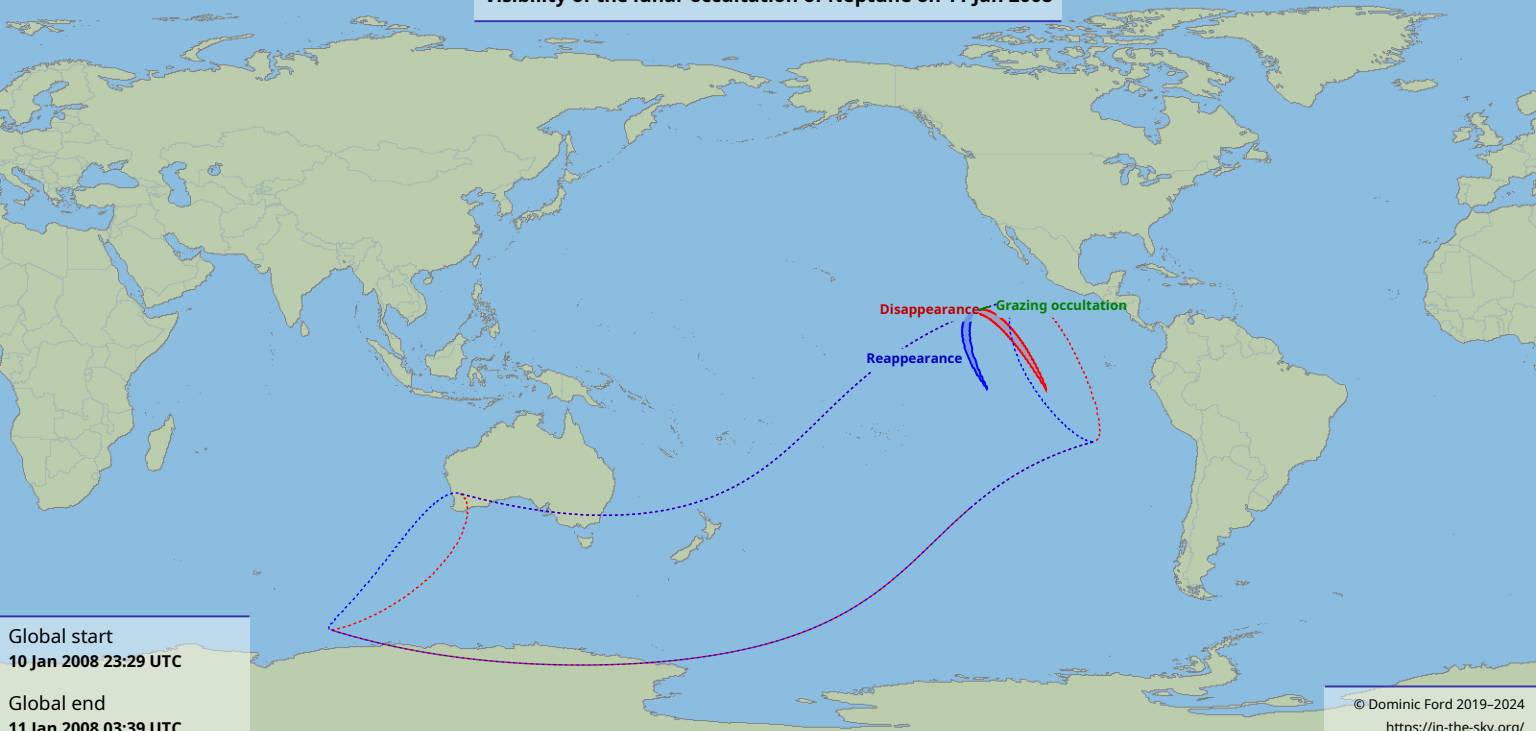

# Visibility of the lunar occultation of Neptune on 11 Jan 2008

Global start  
10 Jan 2008 23:29 UTC

Global end  
11 Jan 2008 03:39 UTC