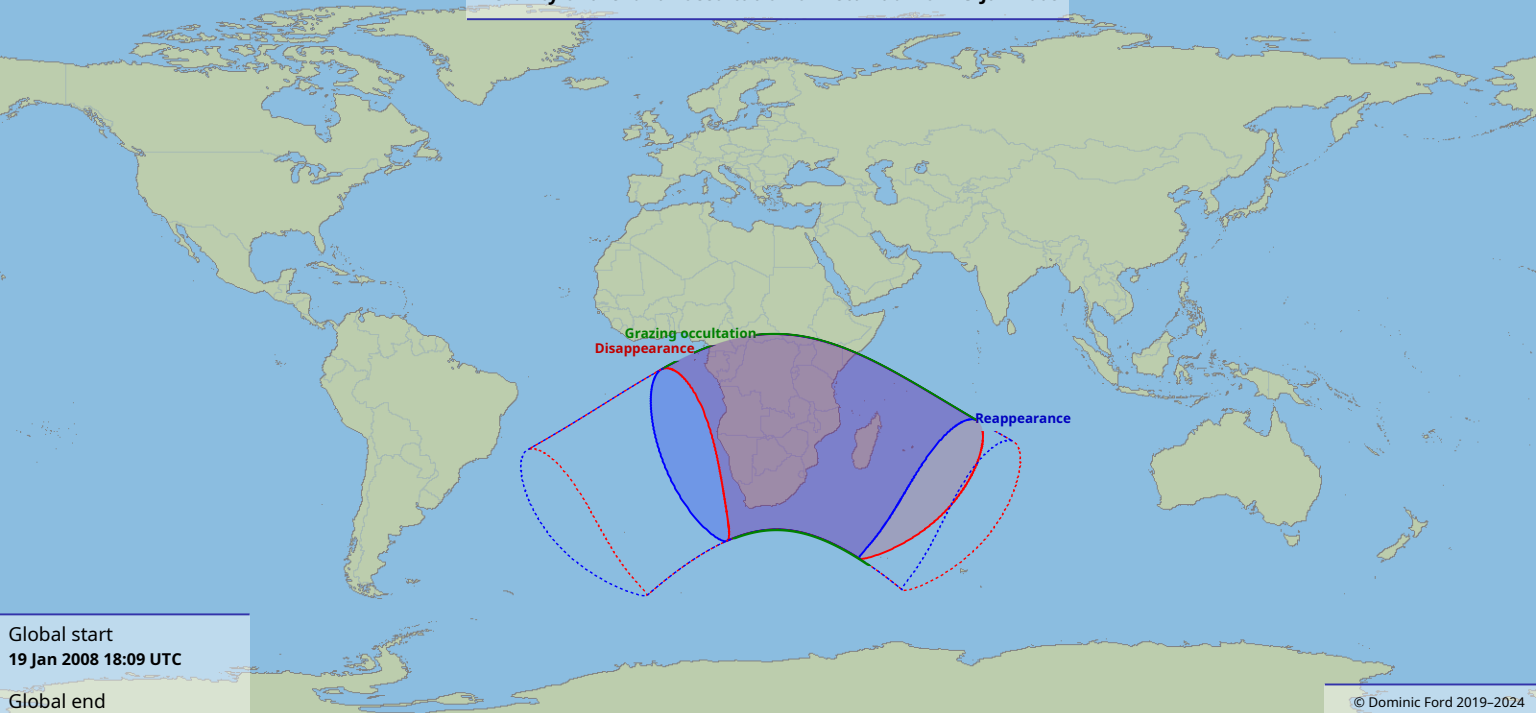

# Visibility of the lunar occultation of Beta Tauri on 19 Jan 2008

Global start  
19 Jan 2008 18:09 UTC

Global end  
19 Jan 2008 21:44 UTC