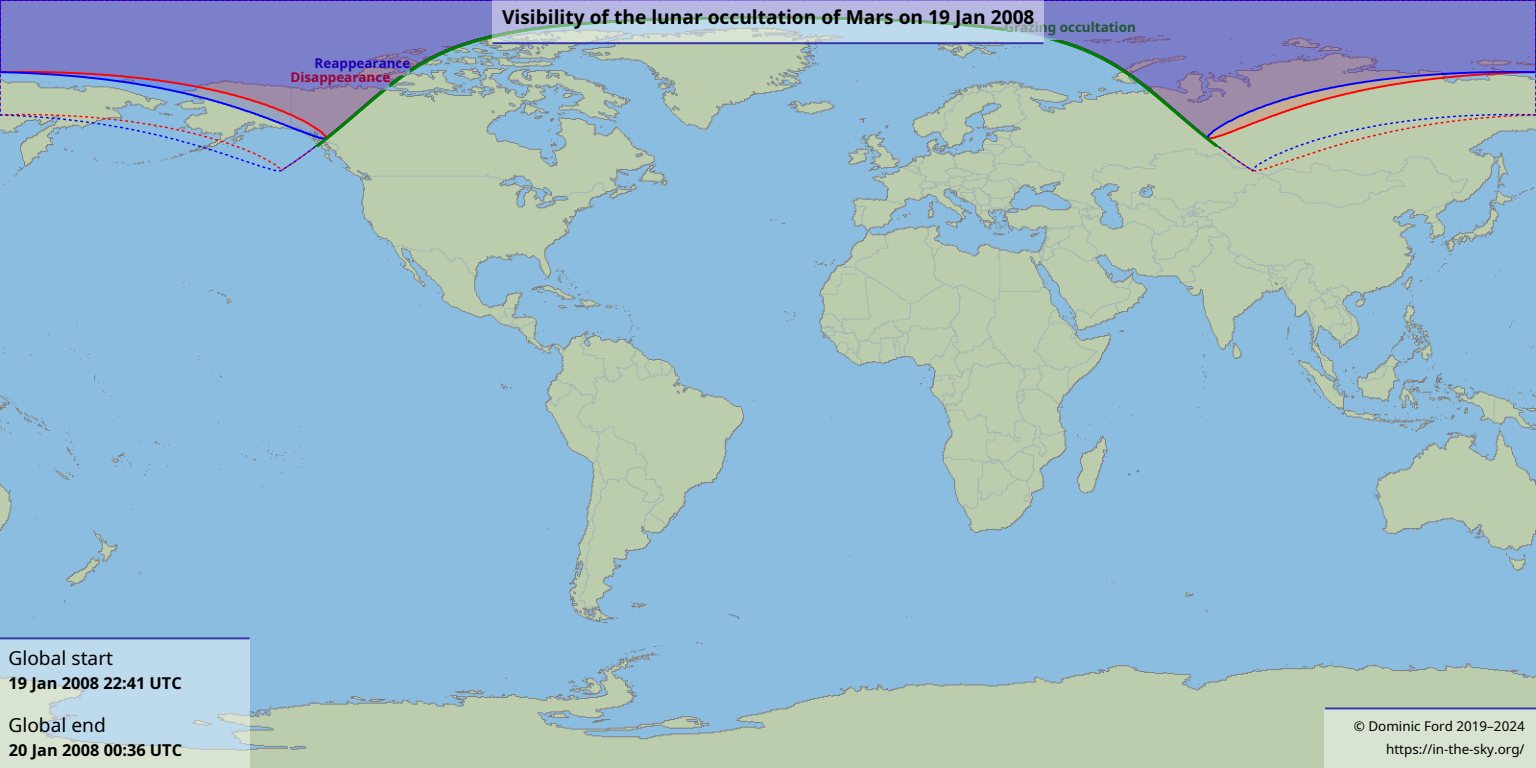

Visibility of the lunar occultation of Mars on 19 Jan 2008

Global start
19 Jan 2008 22:41 UTC

Global end
20 Jan 2008 00:36 UTC