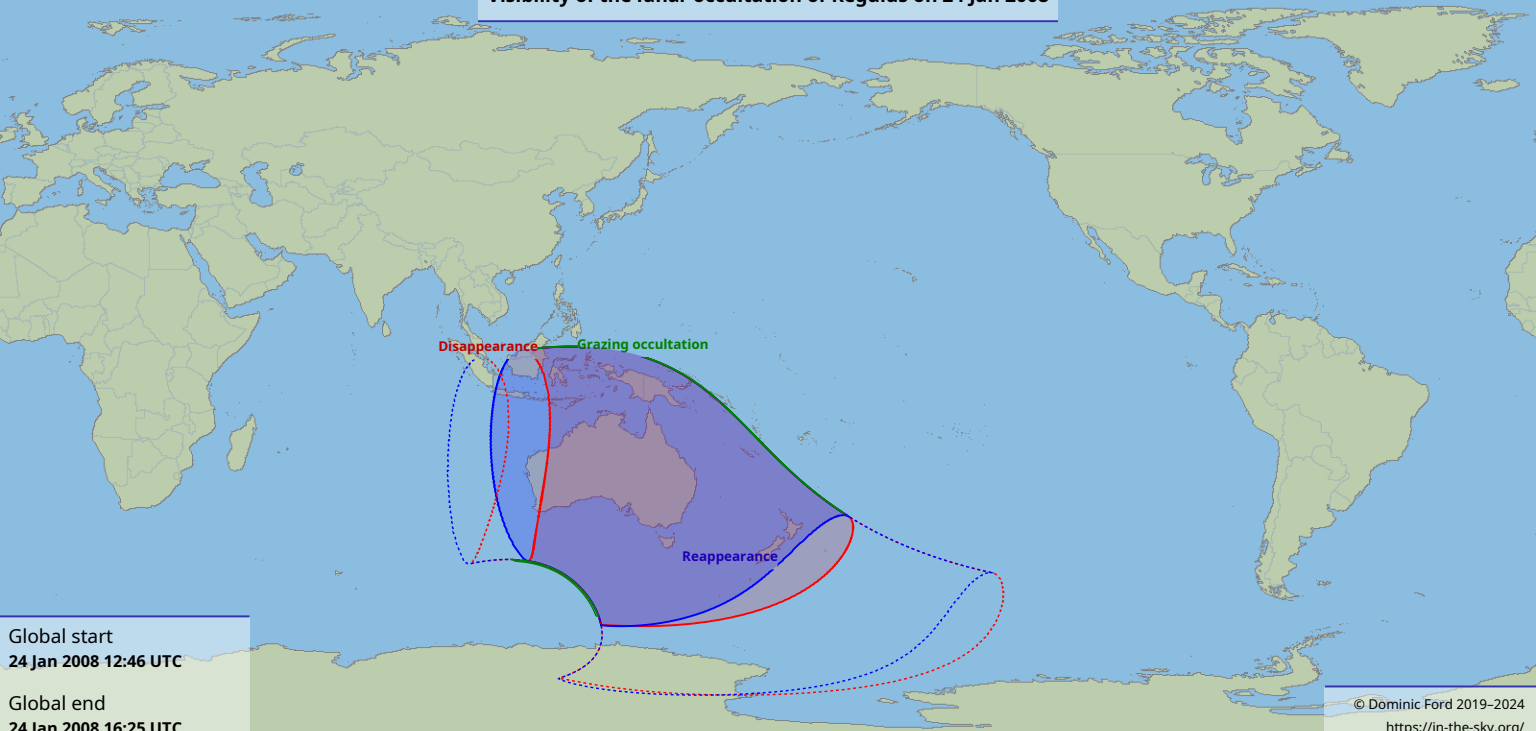

# Visibility of the lunar occultation of Regulus on 24 Jan 2008

Global start  
24 Jan 2008 12:46 UTC

Global end  
24 Jan 2008 16:25 UTC