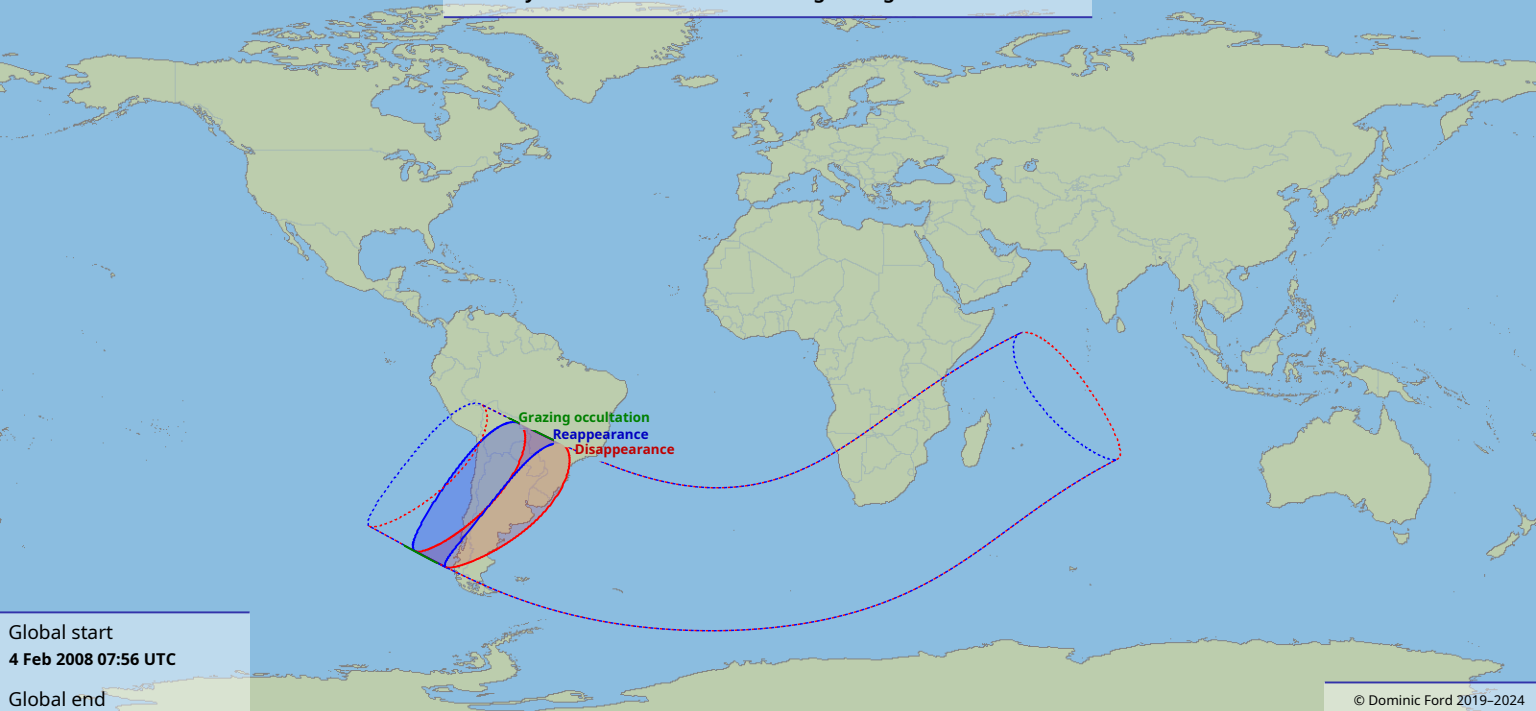

# Visibility of the lunar occultation of Sigma Sagittarii on 4 Feb 2008

Global start  
4 Feb 2008 07:56 UTC

Global end  
4 Feb 2008 12:17 UTC