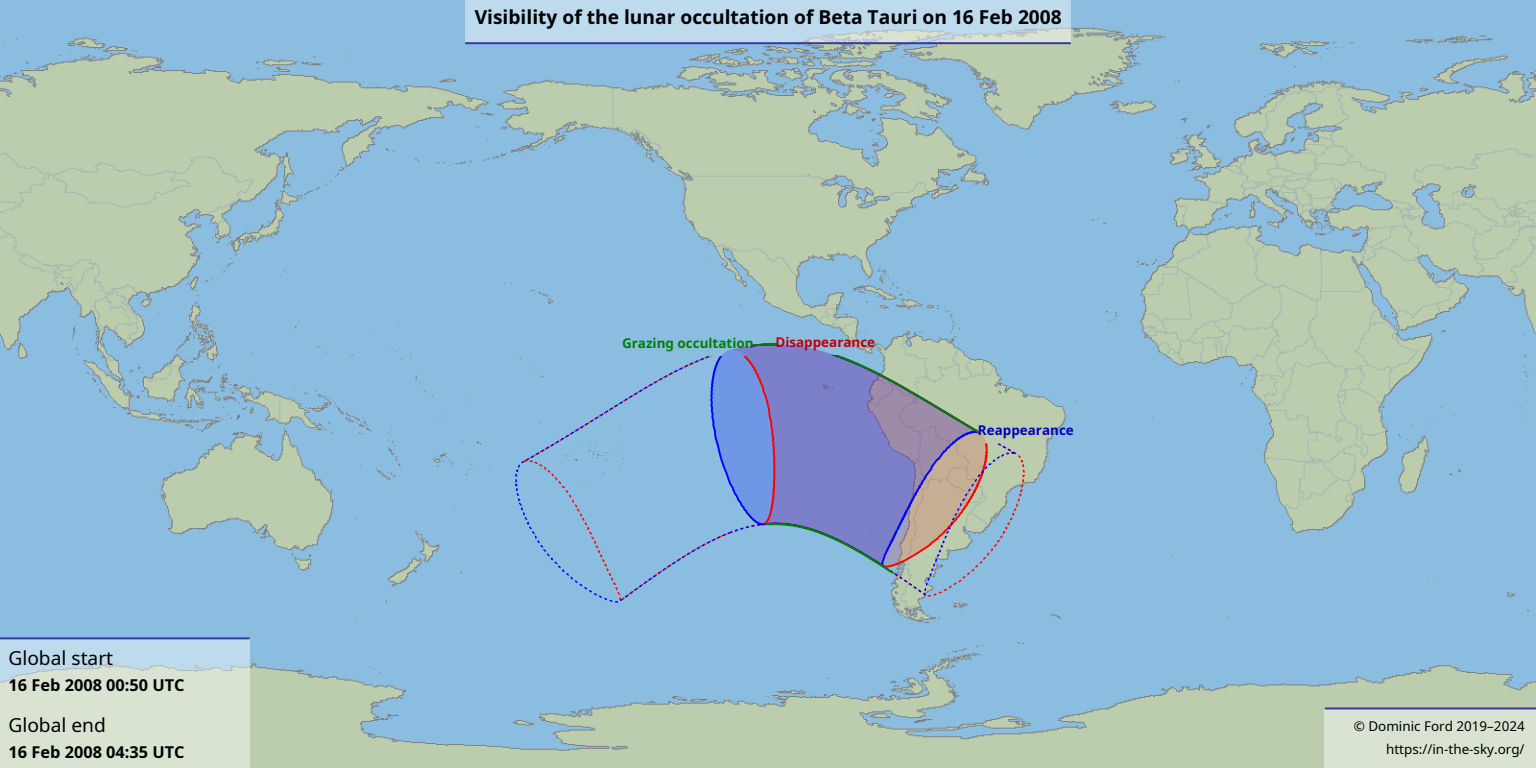

Visibility of the lunar occultation of Beta Tauri on 16 Feb 2008

Global start
16 Feb 2008 00:50 UTC

Global end
16 Feb 2008 04:35 UTC