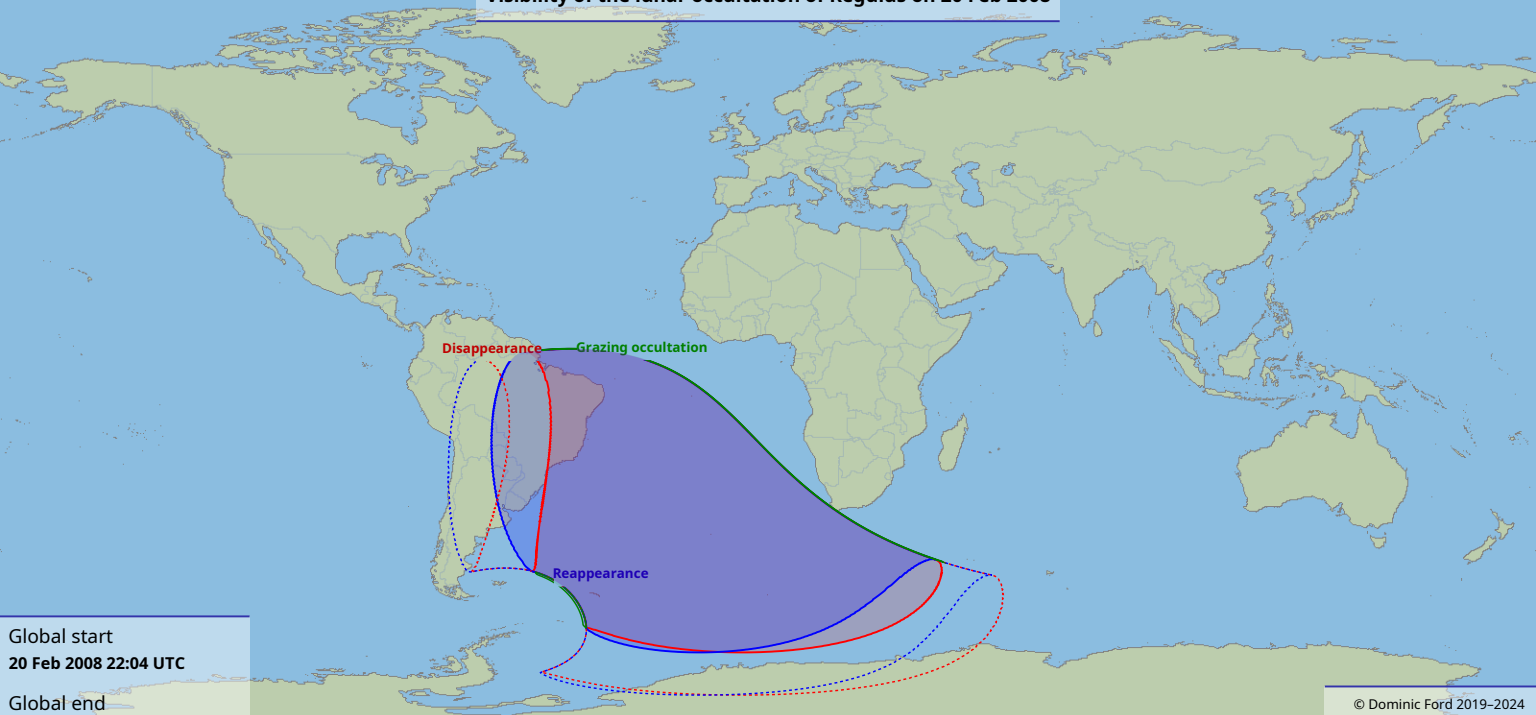

# Visibility of the lunar occultation of Regulus on 20 Feb 2008

Global start  
20 Feb 2008 22:04 UTC

Global end  
21 Feb 2008 01:43 UTC