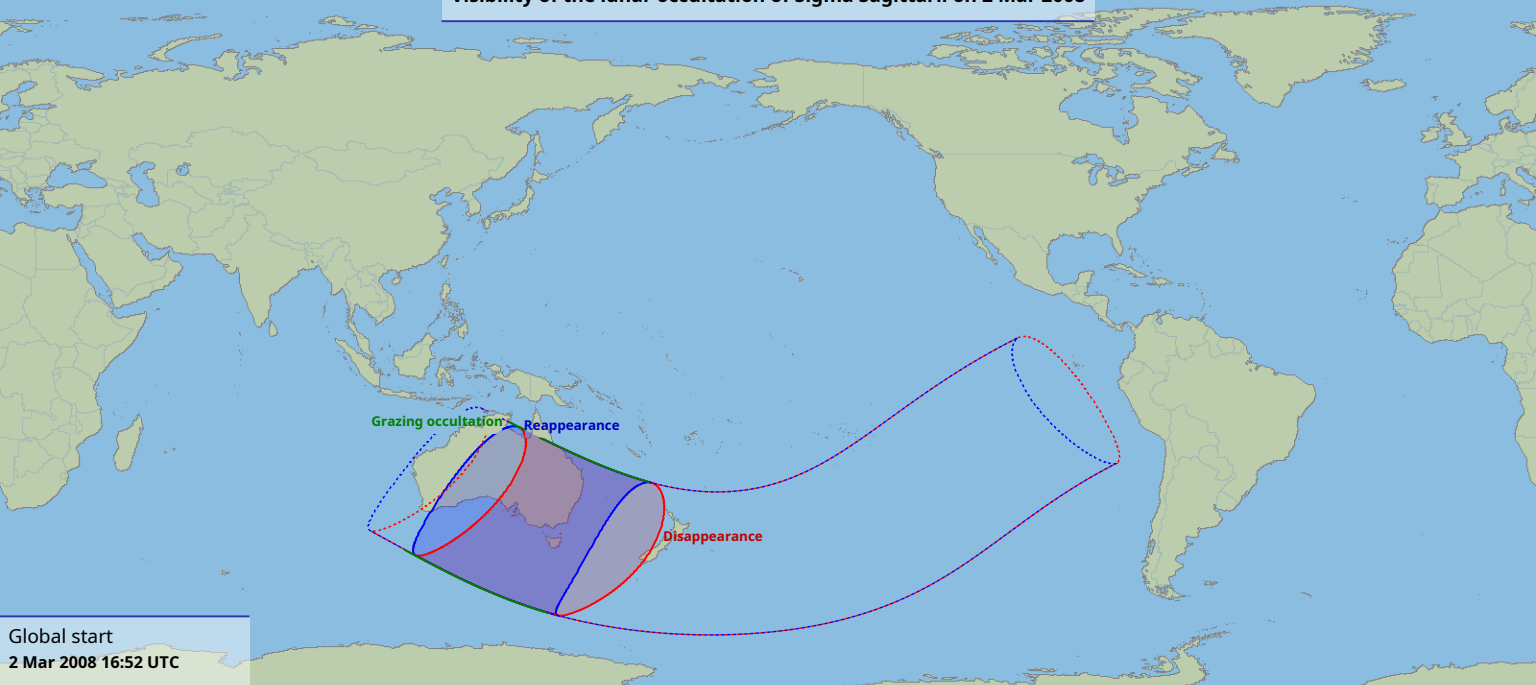

Visibility of the lunar occultation of Sigma Sagittarii on 2 Mar 2008

Global start
2 Mar 2008 16:52 UTC

Global end
2 Mar 2008 21:16 UTC