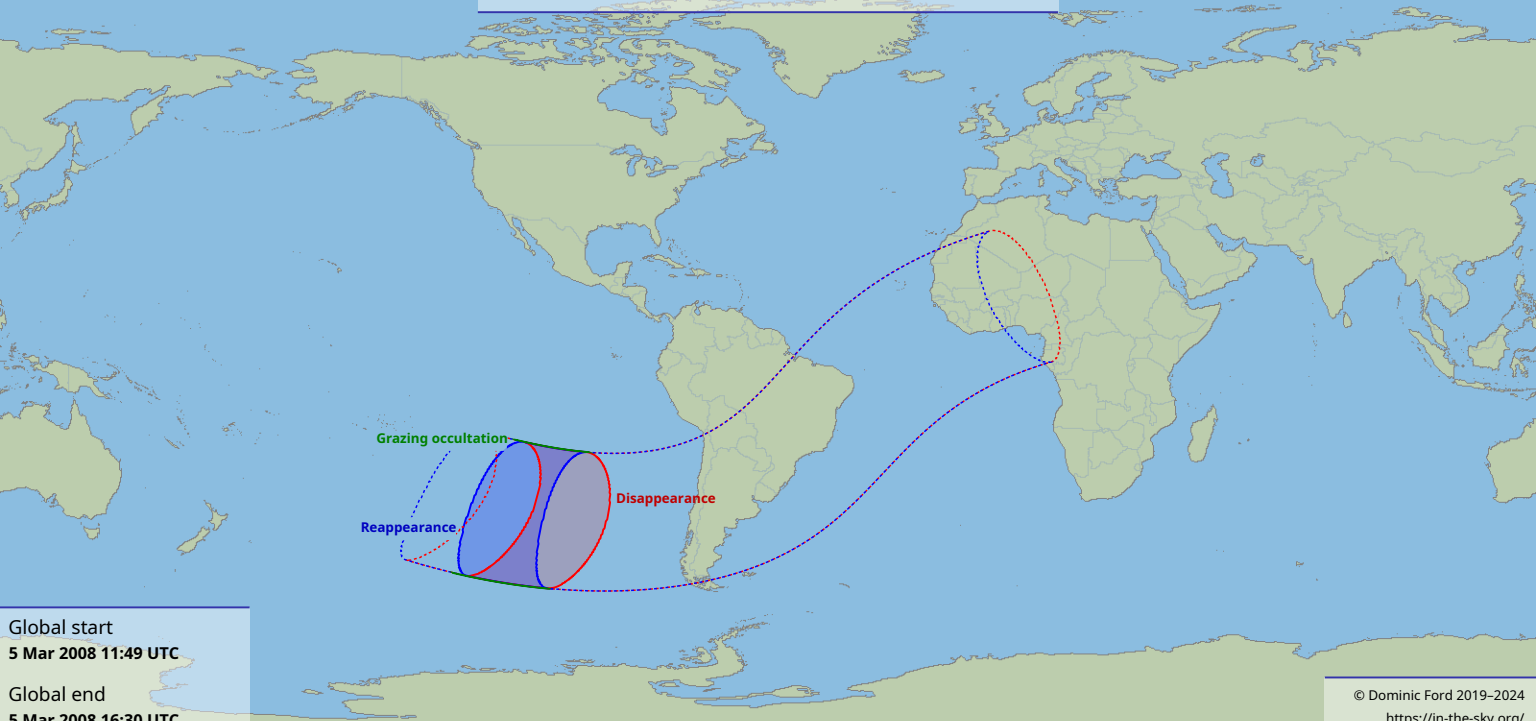

Visibility of the lunar occultation of Mercury on 5 Mar 2008

Global start
5 Mar 2008 11:49 UTC

Global end
5 Mar 2008 16:30 UTC