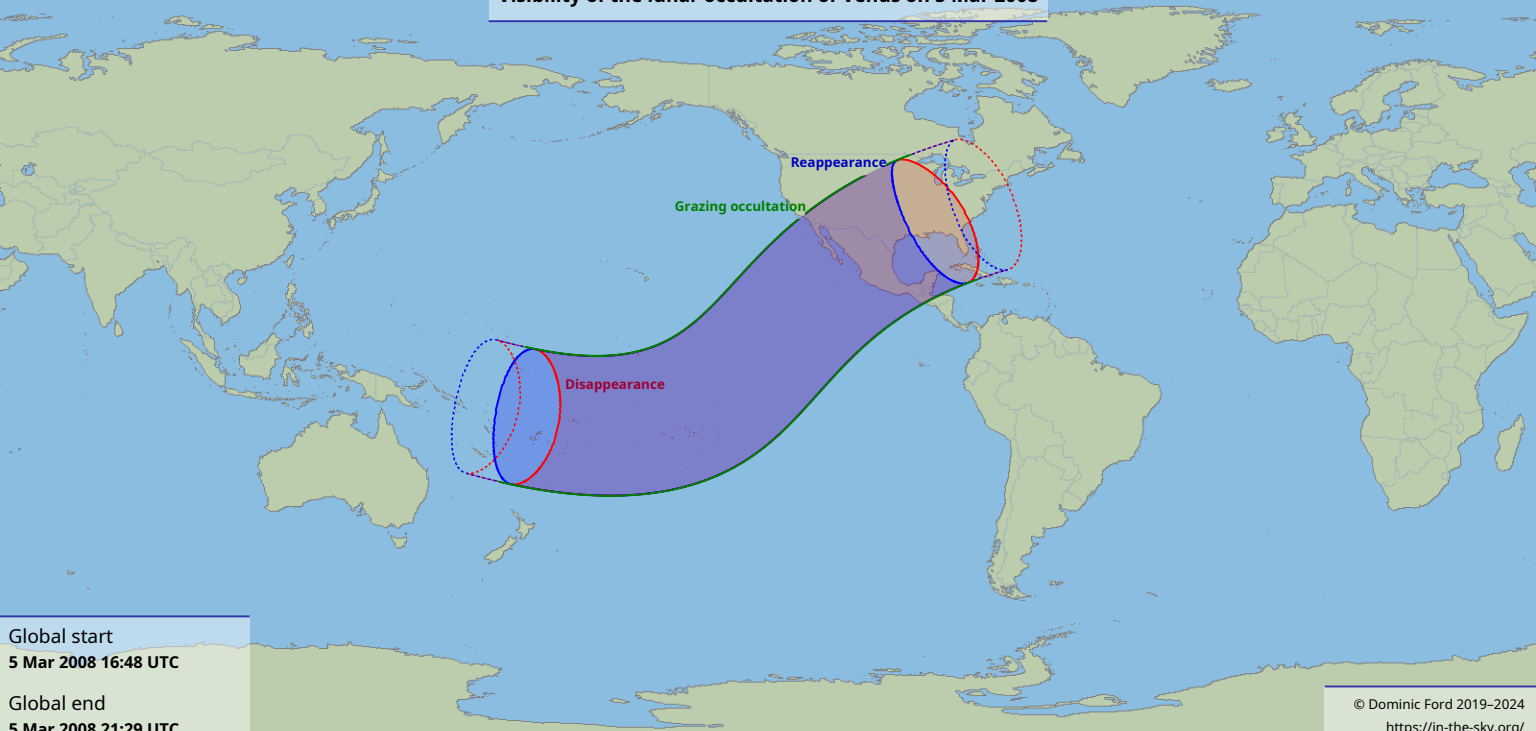

Visibility of the lunar occultation of Venus on 5 Mar 2008

Global start
5 Mar 2008 16:48 UTC

Global end
5 Mar 2008 21:29 UTC