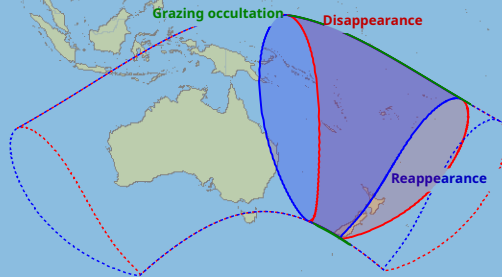

# Visibility of the lunar occultation of Beta Tauri on 14 Mar 2008

Global start  
14 Mar 2008 06:16 UTC

Global end  
14 Mar 2008 09:54 UTC