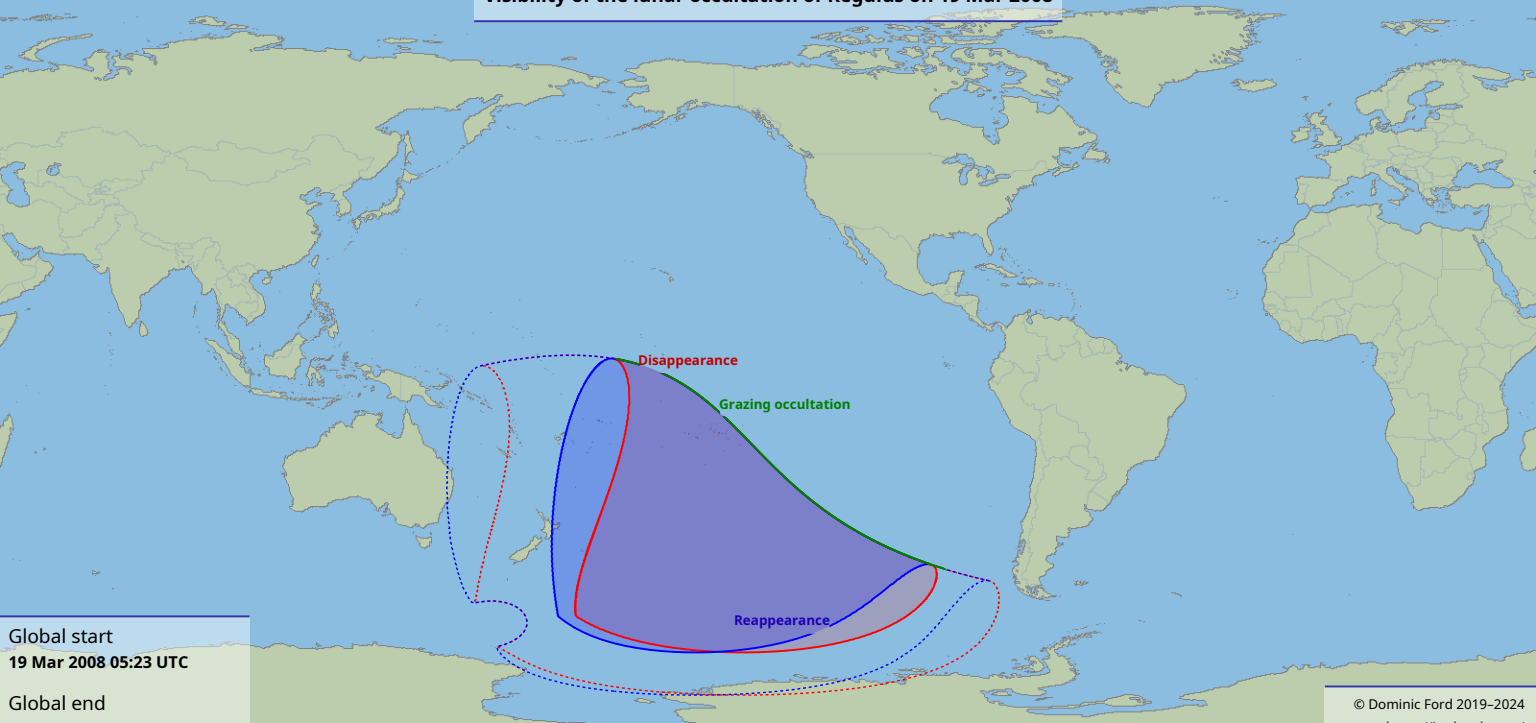

# Visibility of the lunar occultation of Regulus on 19 Mar 2008

Global start  
19 Mar 2008 05:23 UTC

Global end  
19 Mar 2008 09:00 UTC