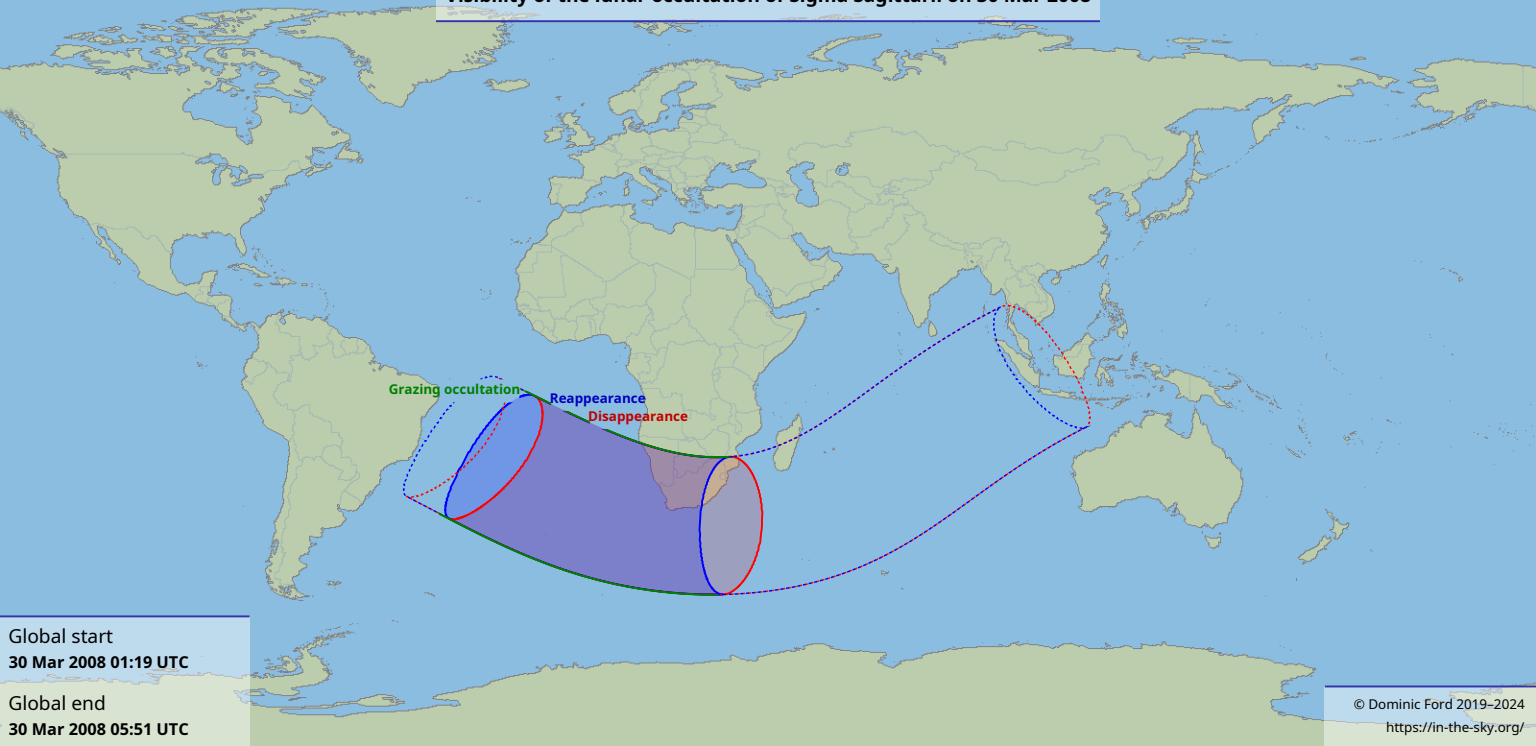

Visibility of the lunar occultation of Sigma Sagittarii on 30 Mar 2008

Global start
30 Mar 2008 01:19 UTC

Global end
30 Mar 2008 05:51 UTC