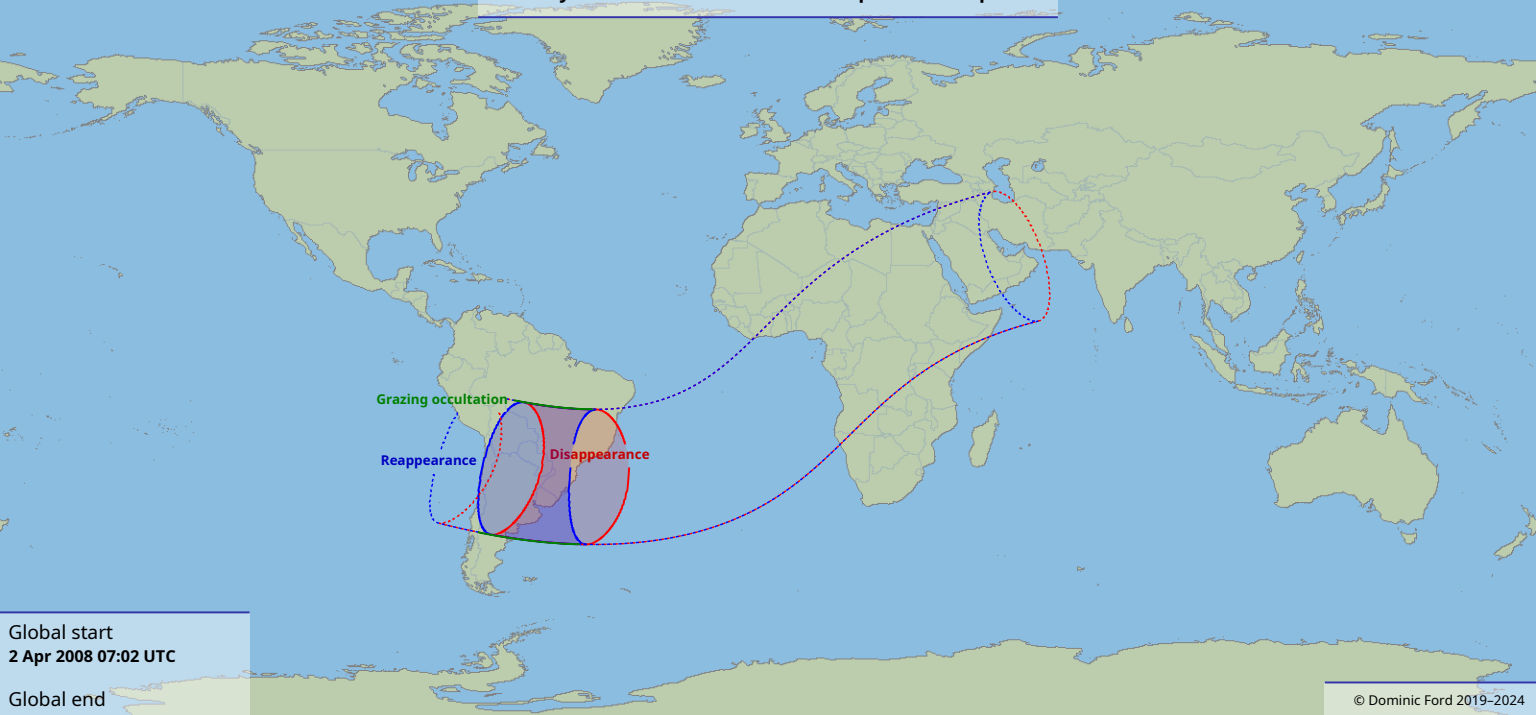

# Visibility of the lunar occultation of Neptune on 2 Apr 2008

Global start  
2 Apr 2008 07:02 UTC

Global end  
2 Apr 2008 11:25 UTC