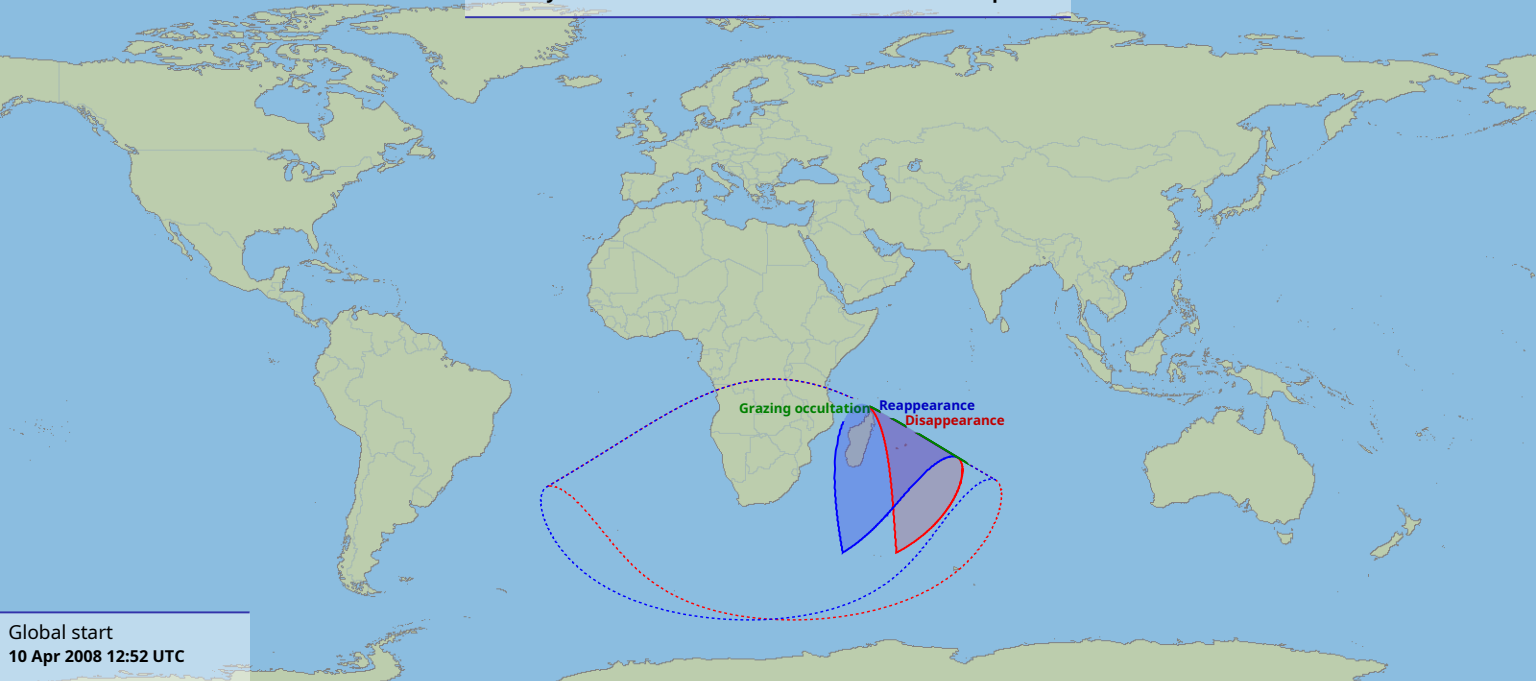

Visibility of the lunar occultation of Beta Tauri on 10 Apr 2008

Global start
10 Apr 2008 12:52 UTC

Global end
10 Apr 2008 16:04 UTC