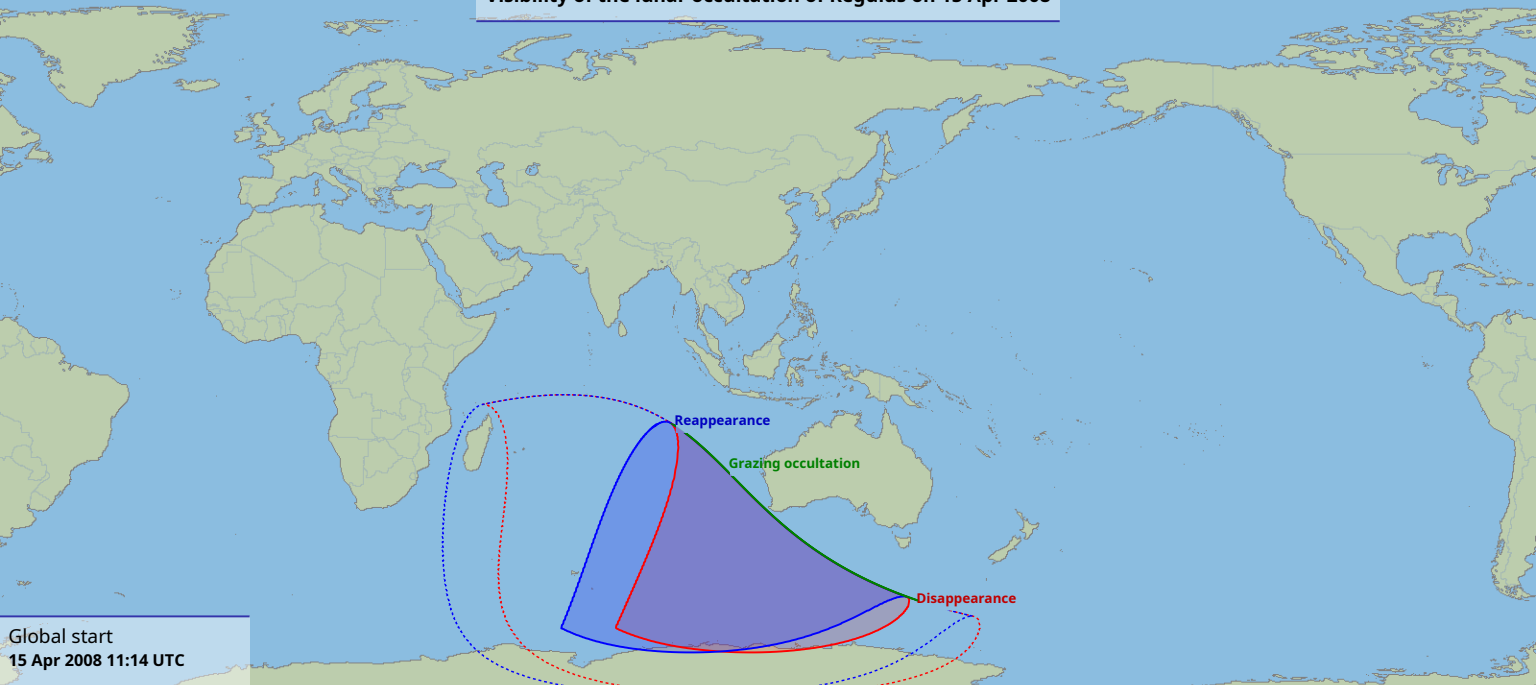

Visibility of the lunar occultation of Regulus on 15 Apr 2008

Global start
15 Apr 2008 11:14 UTC

Global end
15 Apr 2008 14:30 UTC