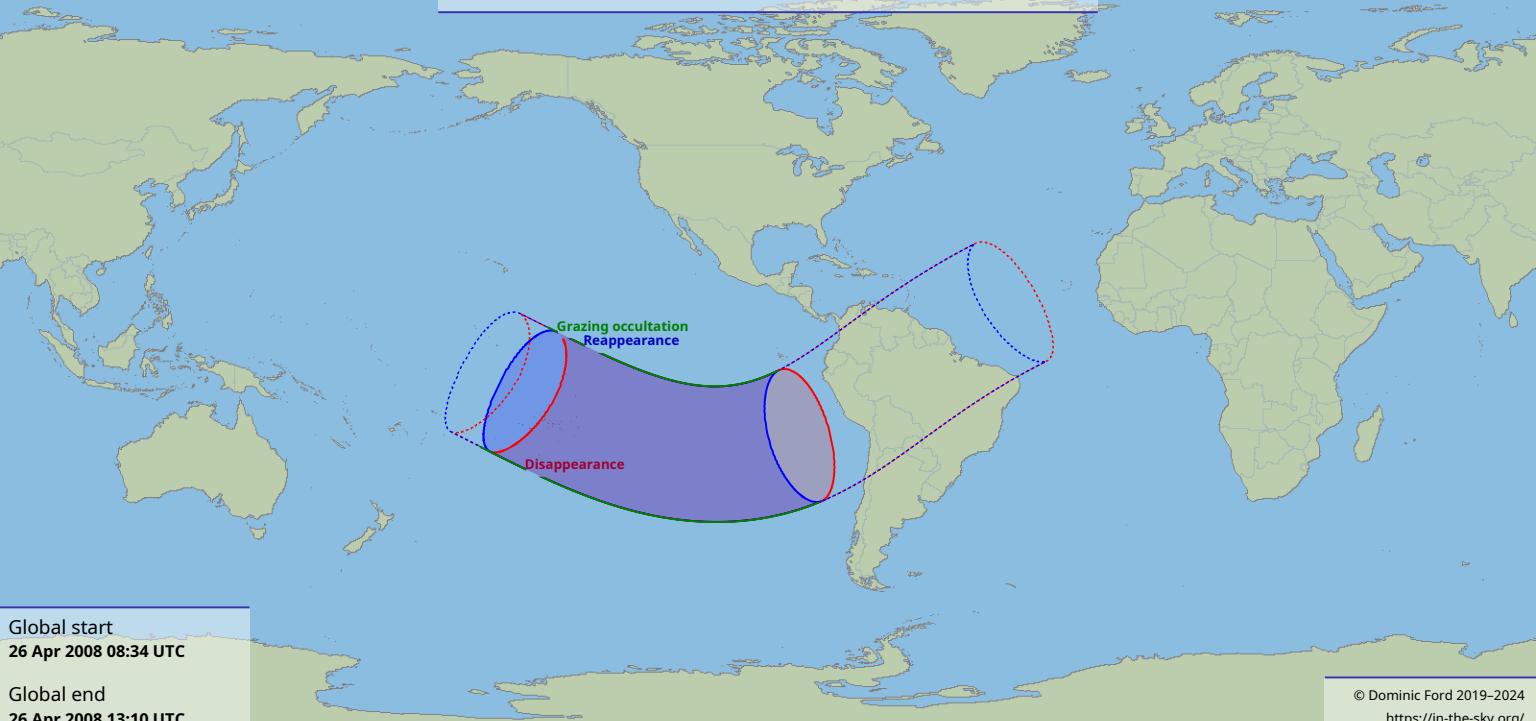

Visibility of the lunar occultation of Sigma Sagittarii on 26 Apr 2008

Global start
26 Apr 2008 08:34 UTC

Global end
26 Apr 2008 13:10 UTC