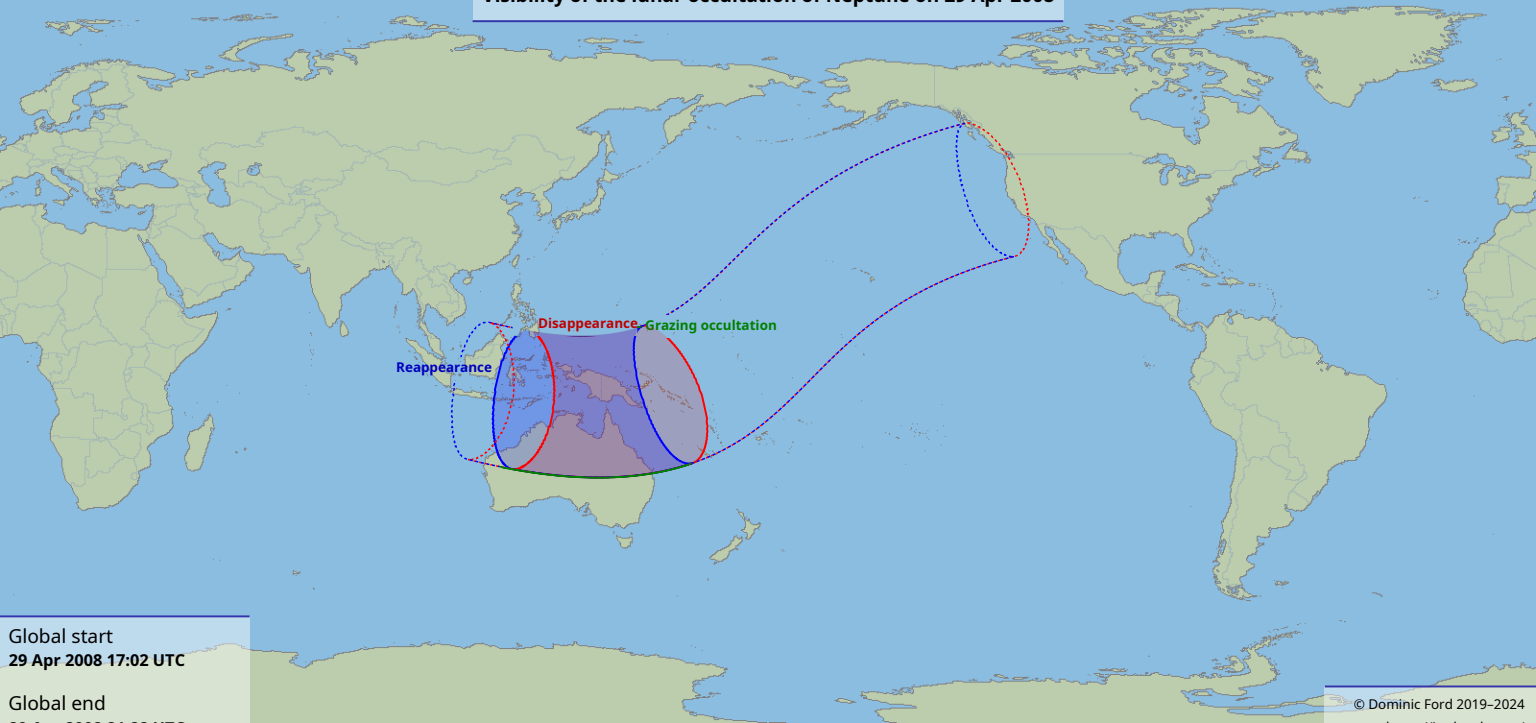

# Visibility of the lunar occultation of Neptune on 29 Apr 2008

Global start  
29 Apr 2008 17:02 UTC

Global end  
29 Apr 2008 21:22 UTC