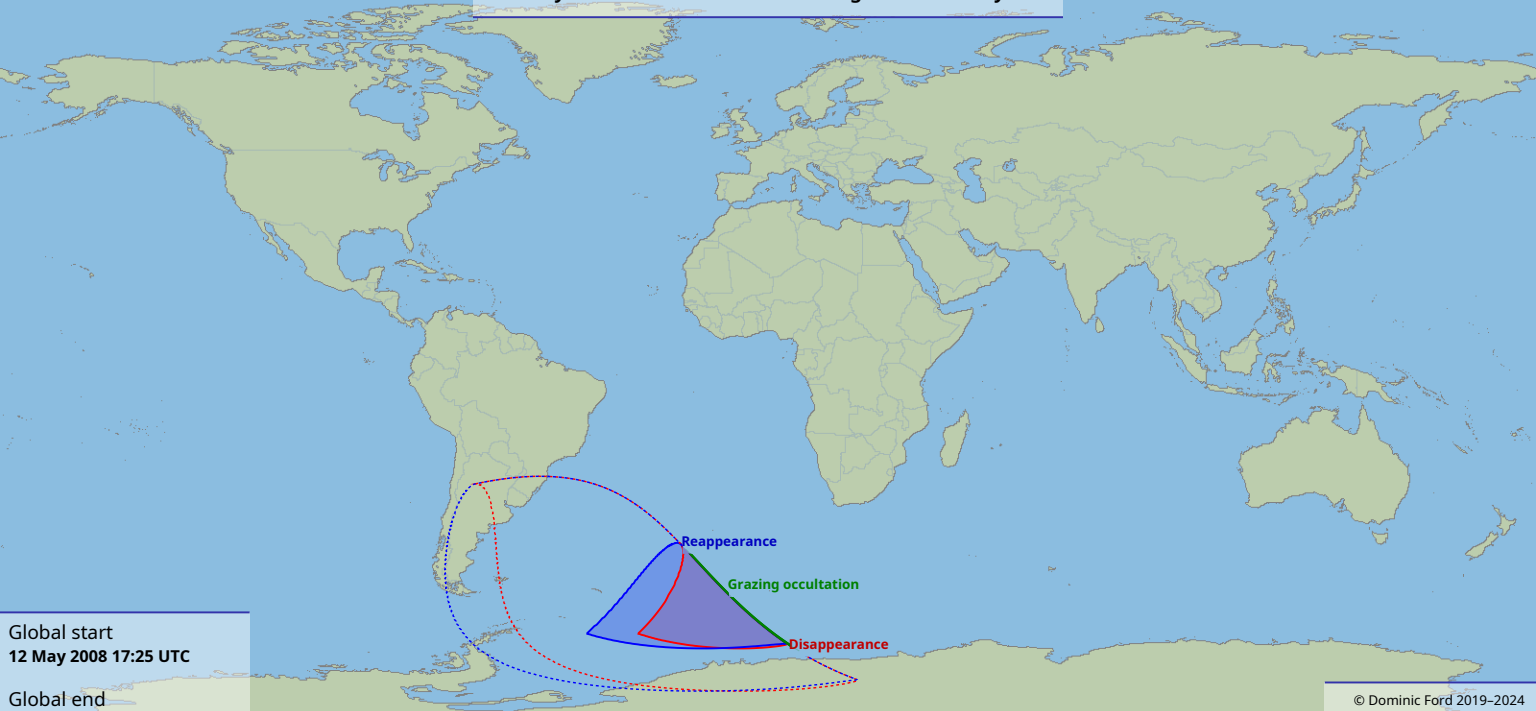

Visibility of the lunar occultation of Regulus on 12 May 2008

Global start
12 May 2008 17:25 UTC

Global end
12 May 2008 19:38 UTC