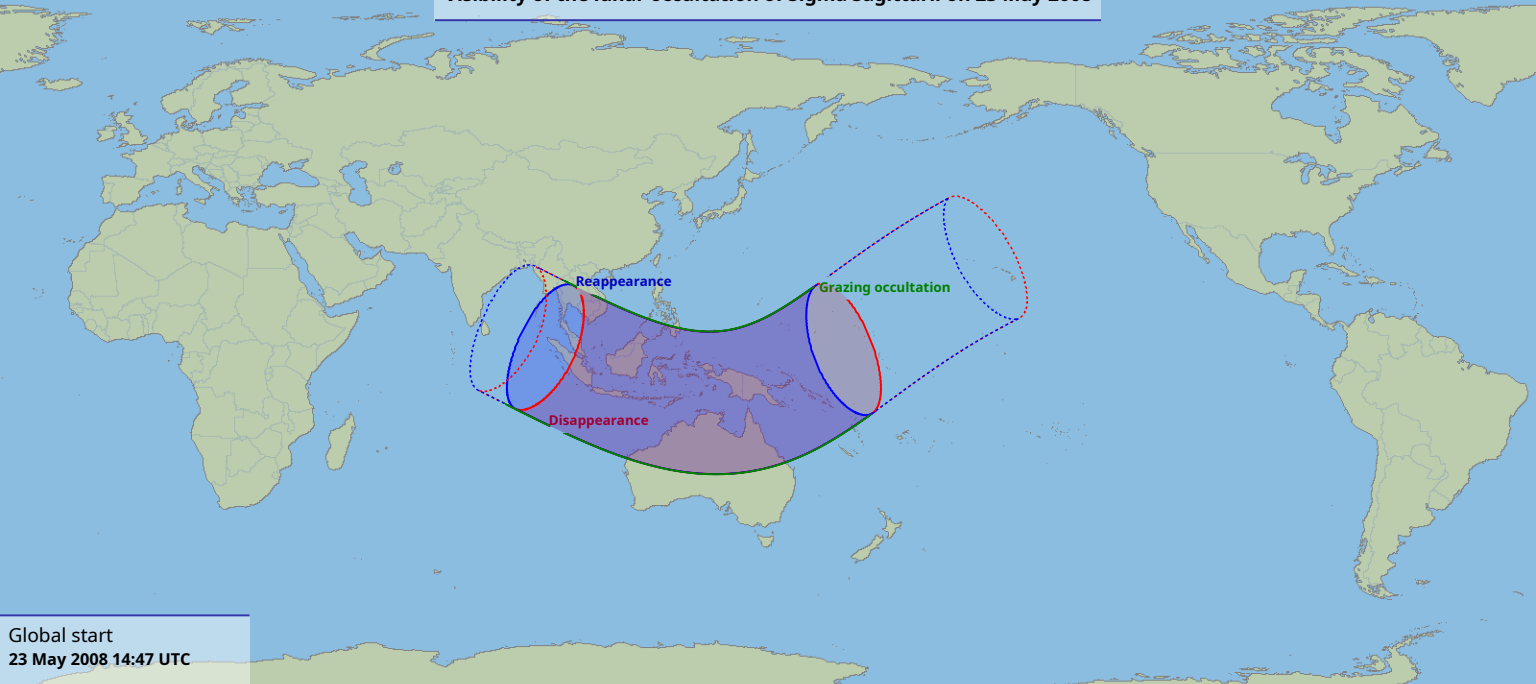

# Visibility of the lunar occultation of Sigma Sagittarii on 23 May 2008

Global start  
23 May 2008 14:47 UTC

Global end  
23 May 2008 19:16 UTC