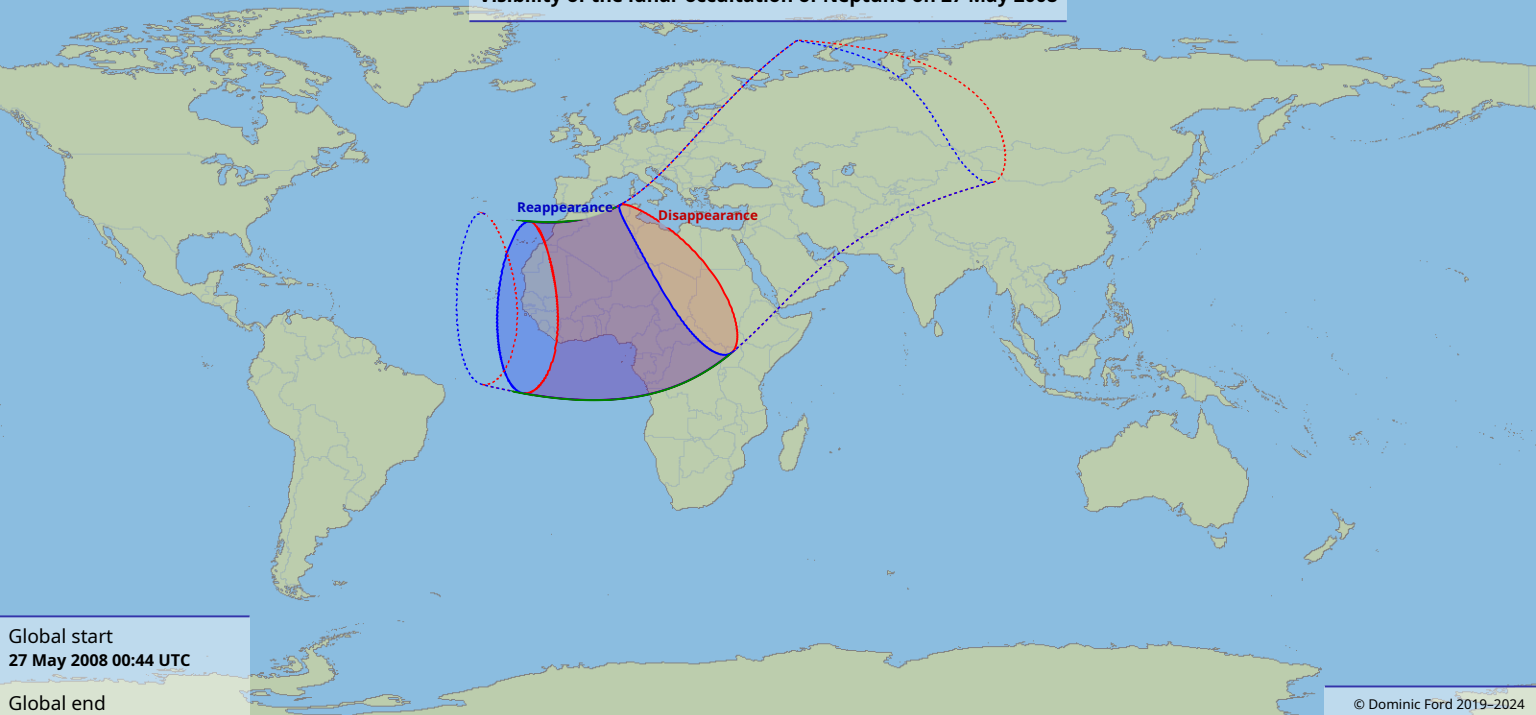

Visibility of the lunar occultation of Neptune on 27 May 2008

Global start
27 May 2008 00:44 UTC

Global end
27 May 2008 04:42 UTC